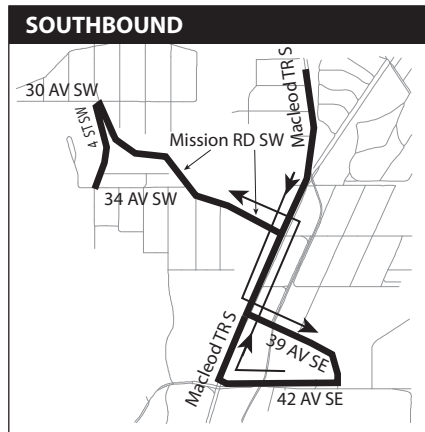

449 - Eau Claire / Parkhill

LEGEND

- Route
- CTrain Line
- CTrain Station
- Time Point
- Intersecting Route