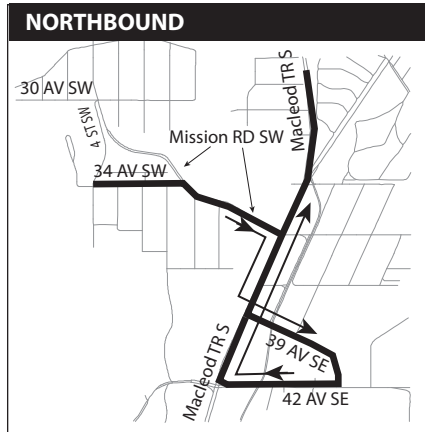

449 - Eau Claire / Parkhill

LEGEND

- Route
- CTrain Line
- CTrain Station
- Time Point
- Intersecting Route