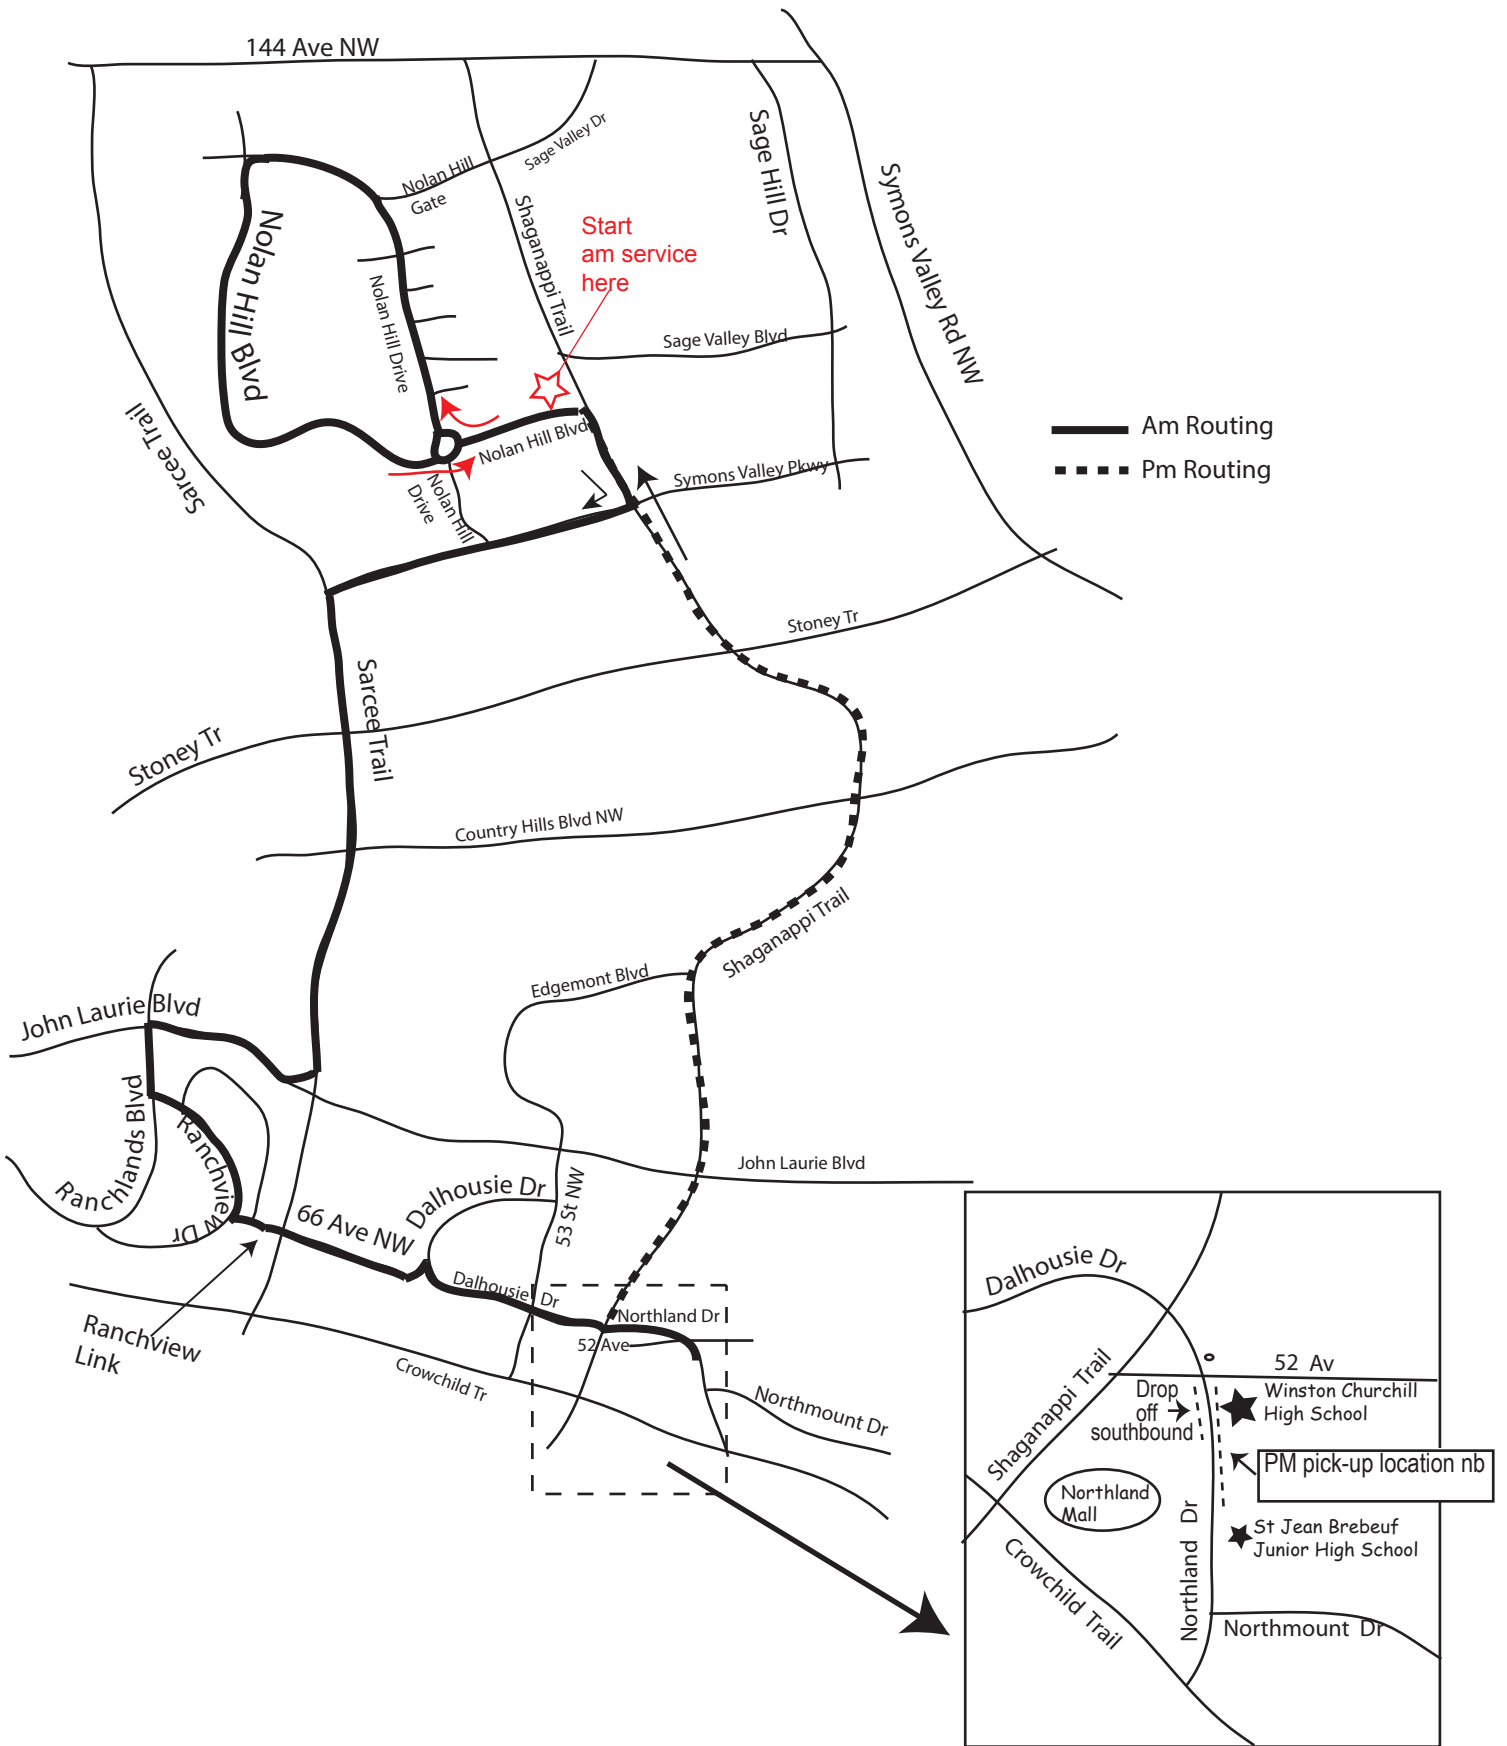

Route 702 Churchill/ Nolan Hill

Last Revision: 2018 Sep 6

Service provided to all Calgary Transit bus and future zones on Route

This is NOT a charter route. Regular Transit fares apply.