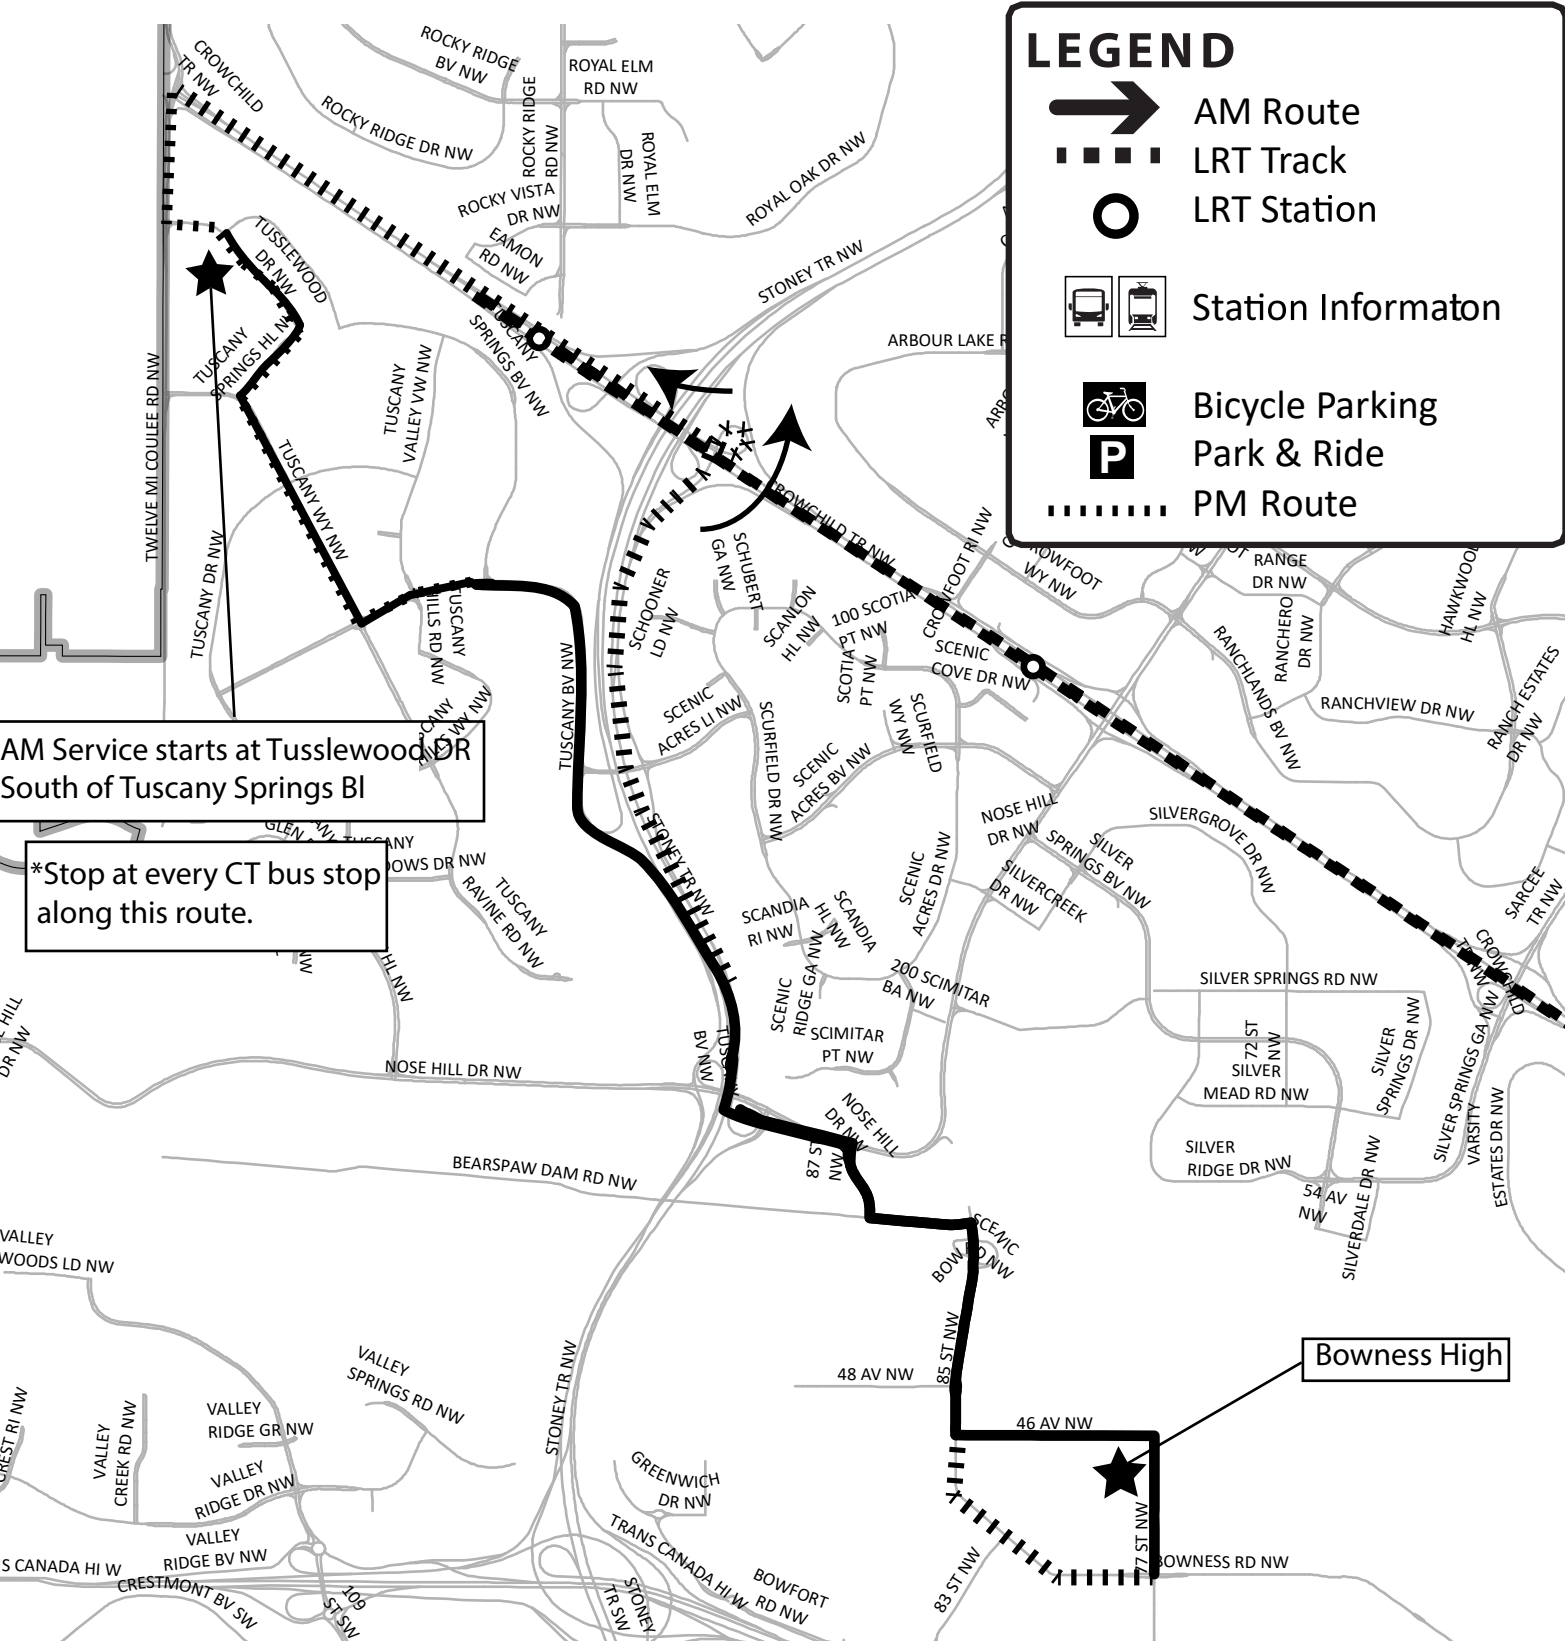

LEGEND

-  AM Route
-  LRT Track
-  LRT Station
-  Station Information
-  Bicycle Parking
-  Park & Ride
-  PM Route

AM Service starts at Tusslewood DR South of Tuscany Springs Bl

*Stop at every CT bus stop along this route.