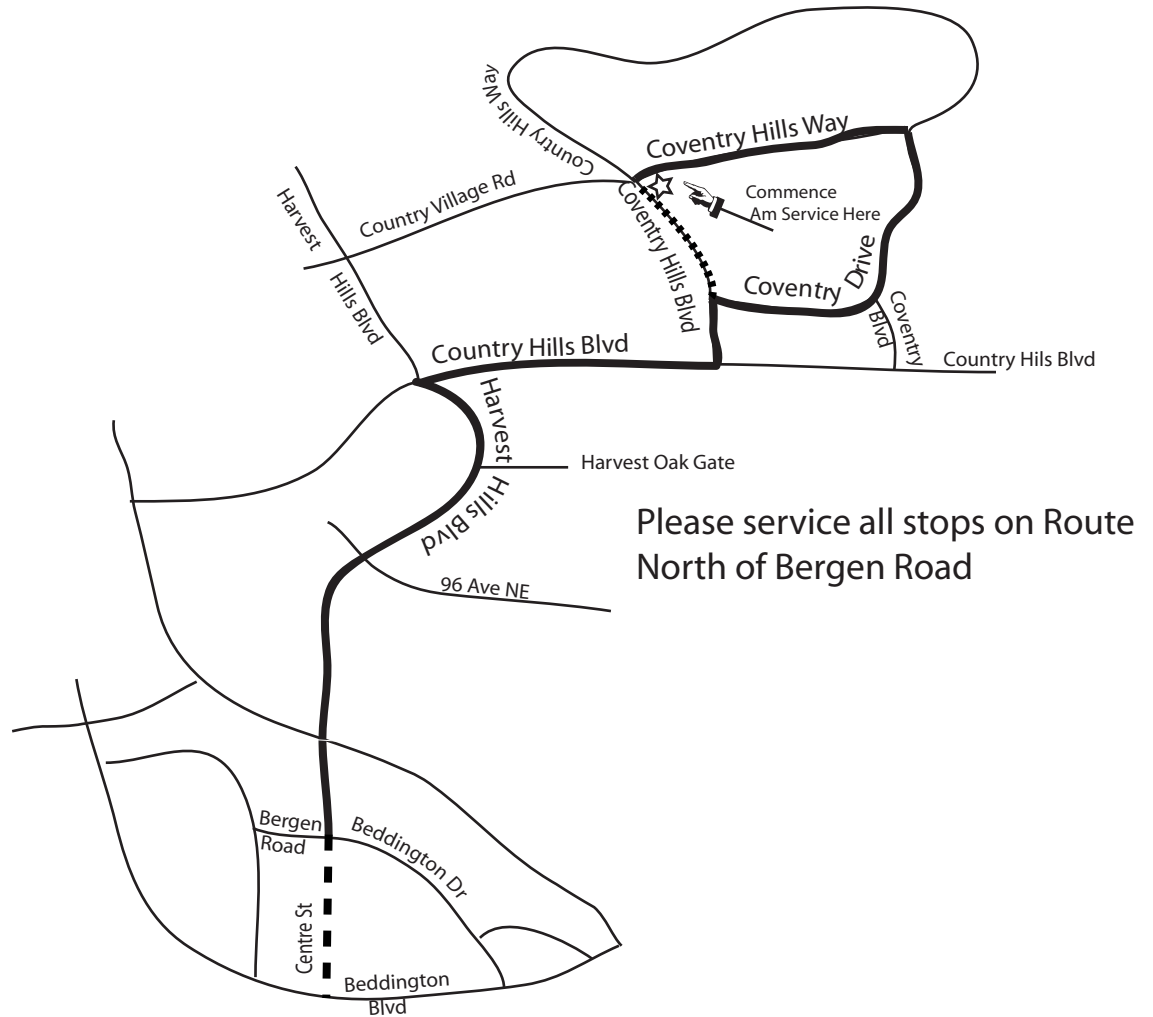

Route 744

Last Revision: 2020 Sep 30

Crescent Heights/Coventry South

Route: Key: Gar:

Service provided to ALL stops on route North of Bergen Rd.

**AM Drop offs and pm pick ups
sb on 1 ST NW
in front of school for
Routes 743,744,746 and 748**

Park bumper to bumper
for pm pick ups.
DO NOT block entrance
to the school

	16 Ave NW	Centre St	16 Ave NE	
2 St NW	12 Ave NW	Centre St	12 Ave NE	
	11 Ave NW	Centre St	11 Ave NE	
	10 Ave	Centre St	10 Ave	
	9 Ave	Centre St	9 Ave	