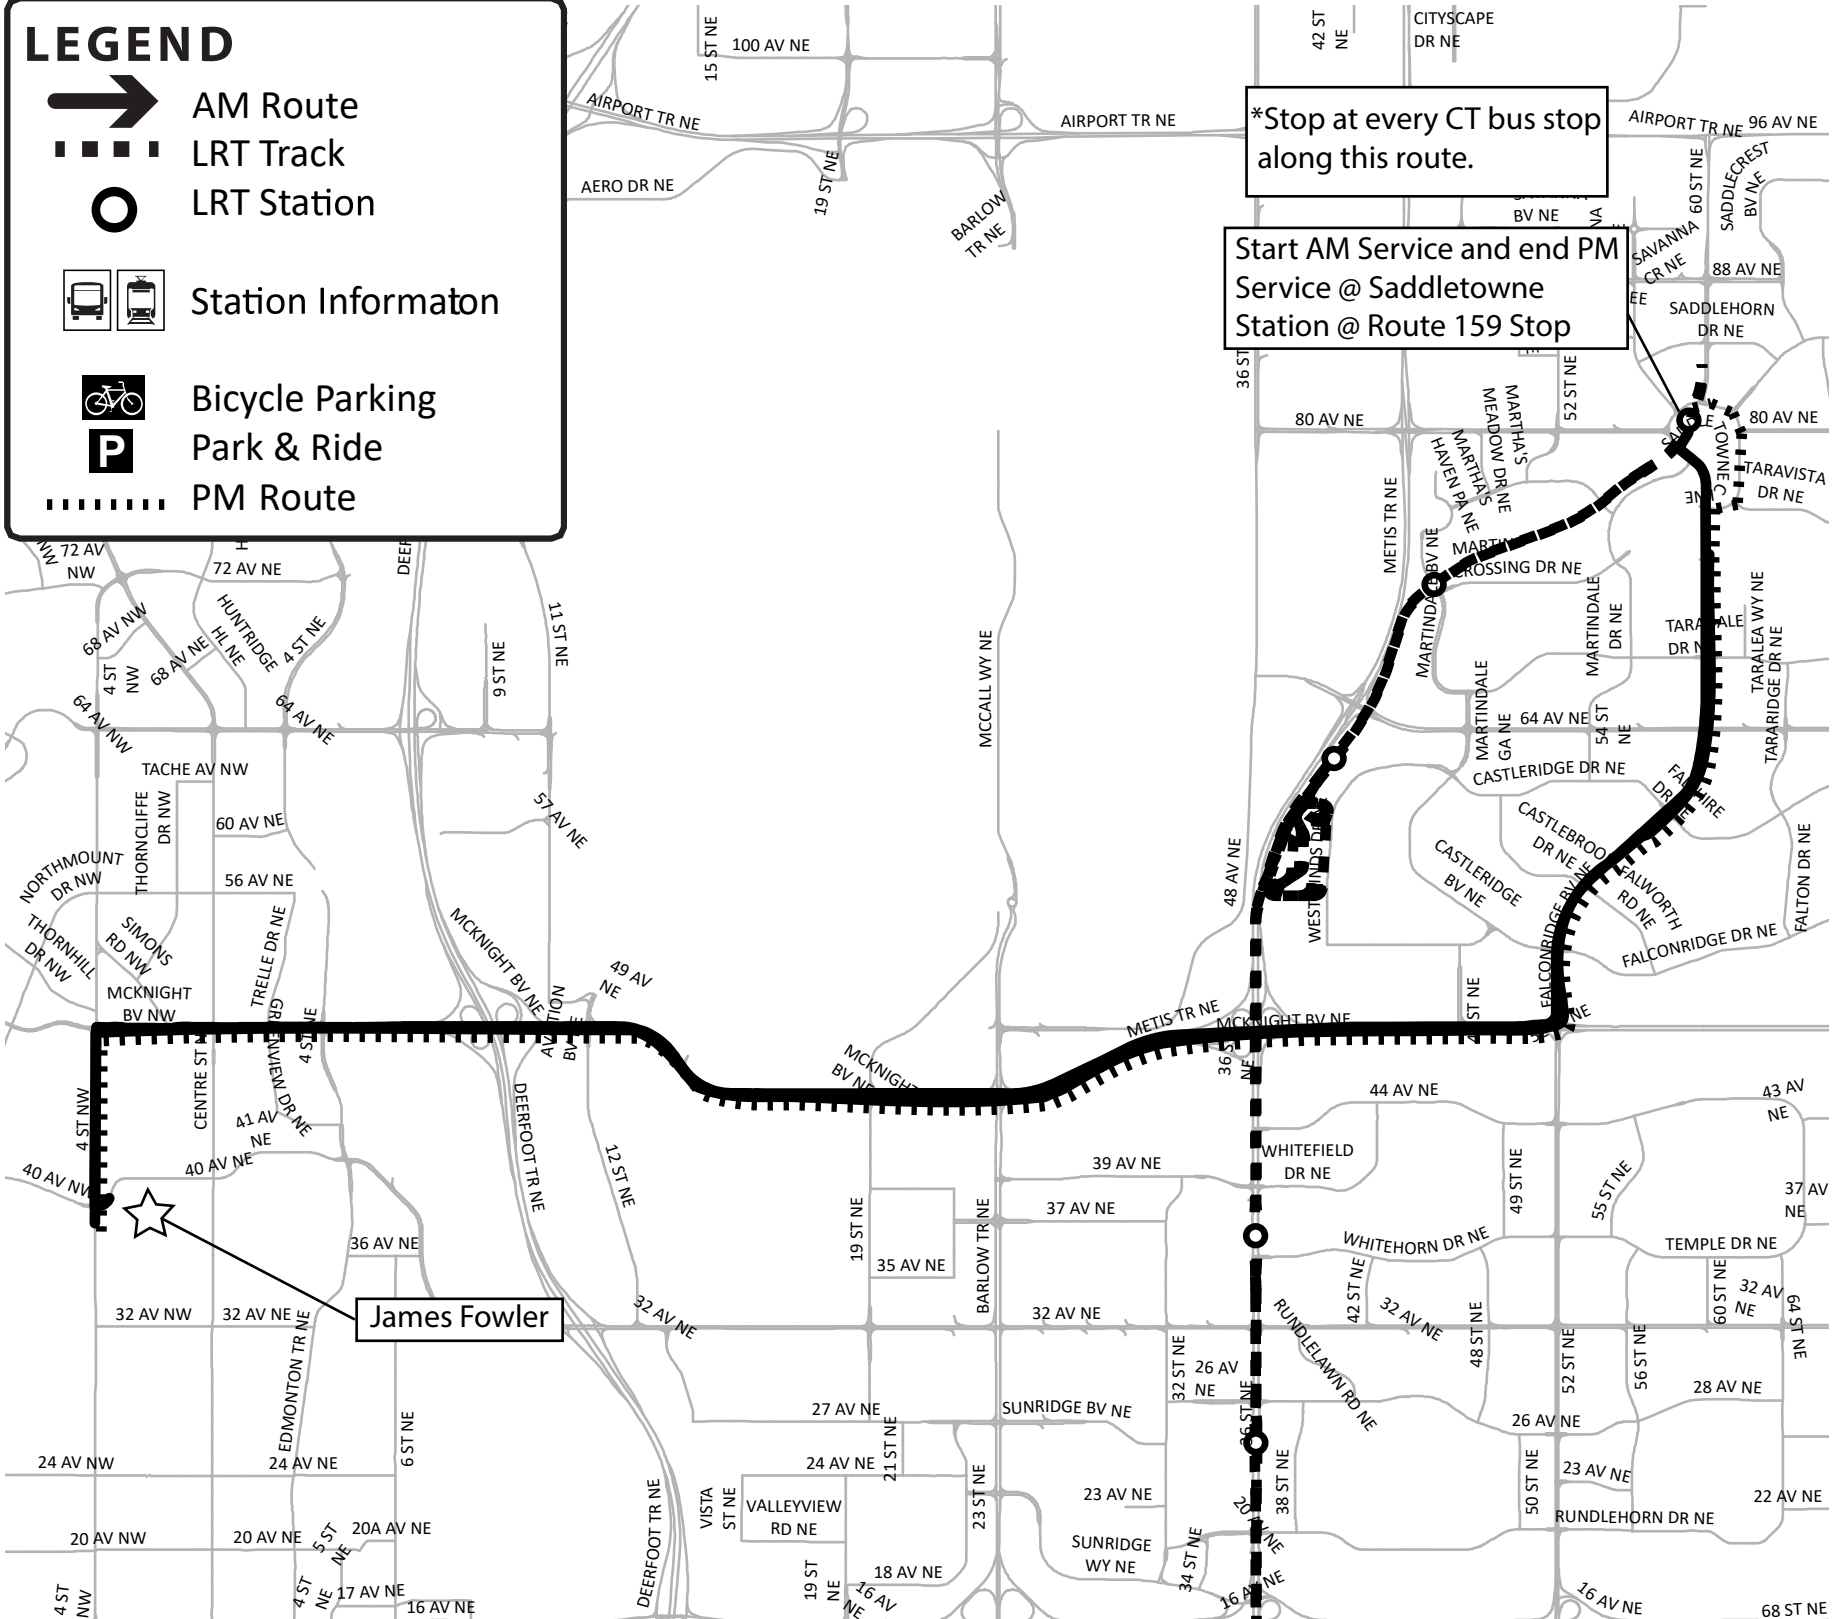

LEGEND

-  AM Route
-  LRT Track
-  LRT Station
-  Station Information
-  Bicycle Parking
-  Park & Ride
-  PM Route

*Stop at every CT bus stop along this route.

Start AM Service and end PM Service @ Saddletowne Station @ Route 159 Stop