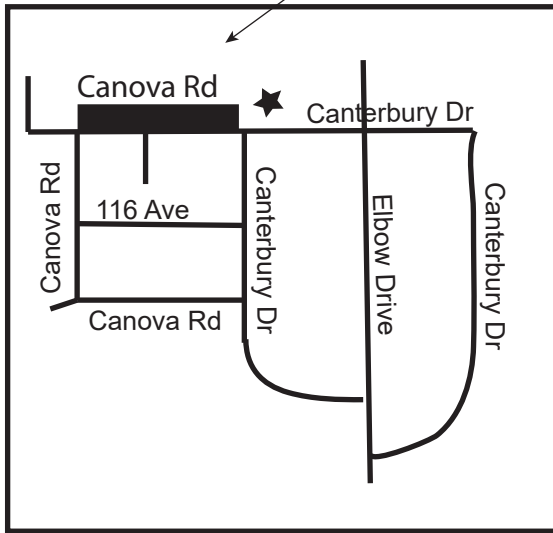

Rte 766 Dr. E P Scarlett/Evergreen

Service provided to all Calgary Transit bus zones on route south of Fish Creek Park.

All EP Scarlett buses to stop in front of Robert Warren School after am drop offs and pm pick ups

In AM do not stop in front of school, drop offs in front of Canyon Meadows Pool

PM buses do not load in front of School

All pm buses park west of Canterbury Drive and use Canova Road to exit

 Am Routing
 Pm Routing

This is NOT a charter route. Regular transit fares apply.