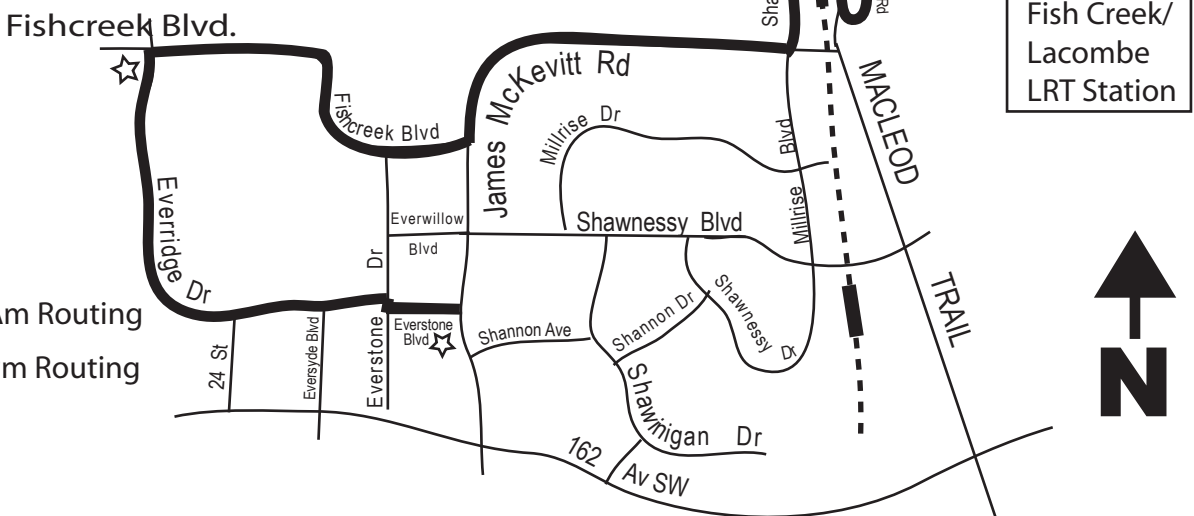

Rte 766 Dr. E P Scarlett/Evergreen

Service provided to all Calgary Transit bus zones on route south of Fish Creek Park.

All EP Scarlett buses to stop in front of Robert Warren School after am drop offs and pm pick ups

In AM do not stop in front of school, drop offs in front of Canyon Meadows Pool

PM buses do not load in front of School

All pm buses park west of Canterbury Drive and use Canova Road to exit

 Am Routing
 Pm Routing

This is NOT a charter route. Regular transit fares apply.