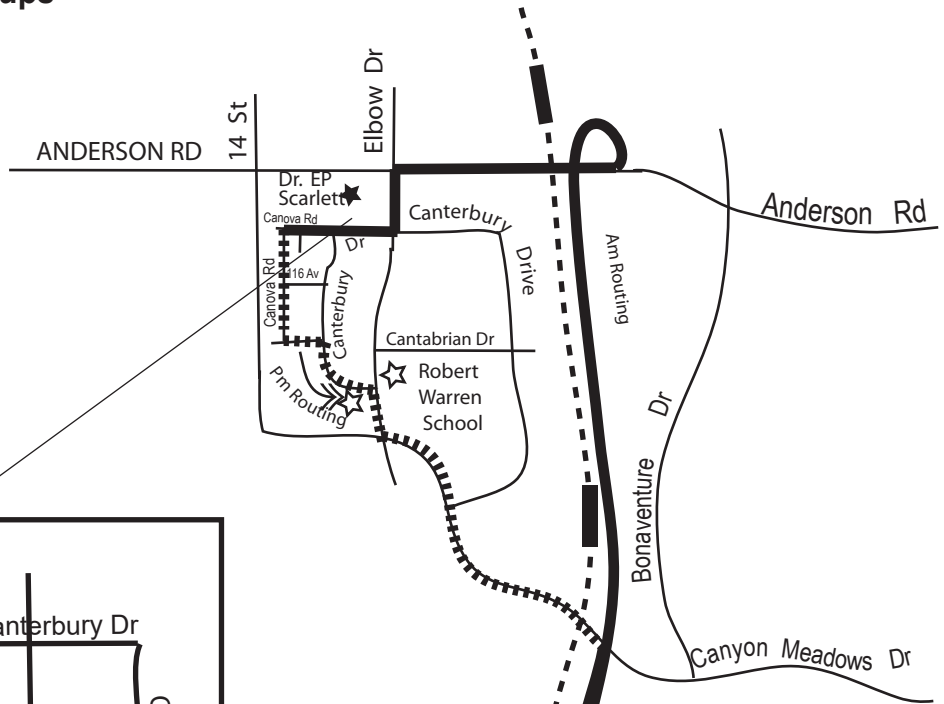

Rte 766 Dr. E P Scarlett/Evergreen

Service provided to all Calgary Transit bus zones on route south of Fish Creek Park.

All EP Scarlett buses to stop in front of Robert Warren School after am drop offs and pm pick ups

In AM do not stop in front of school, drop offs in front of Canyon Meadows Pool

PM buses do not load in front of School

All pm buses park west of Canterbury Drive and use Canova Road to exit

 Am Routing
 Pm Routing

This is NOT a charter route. Regular transit fares apply.