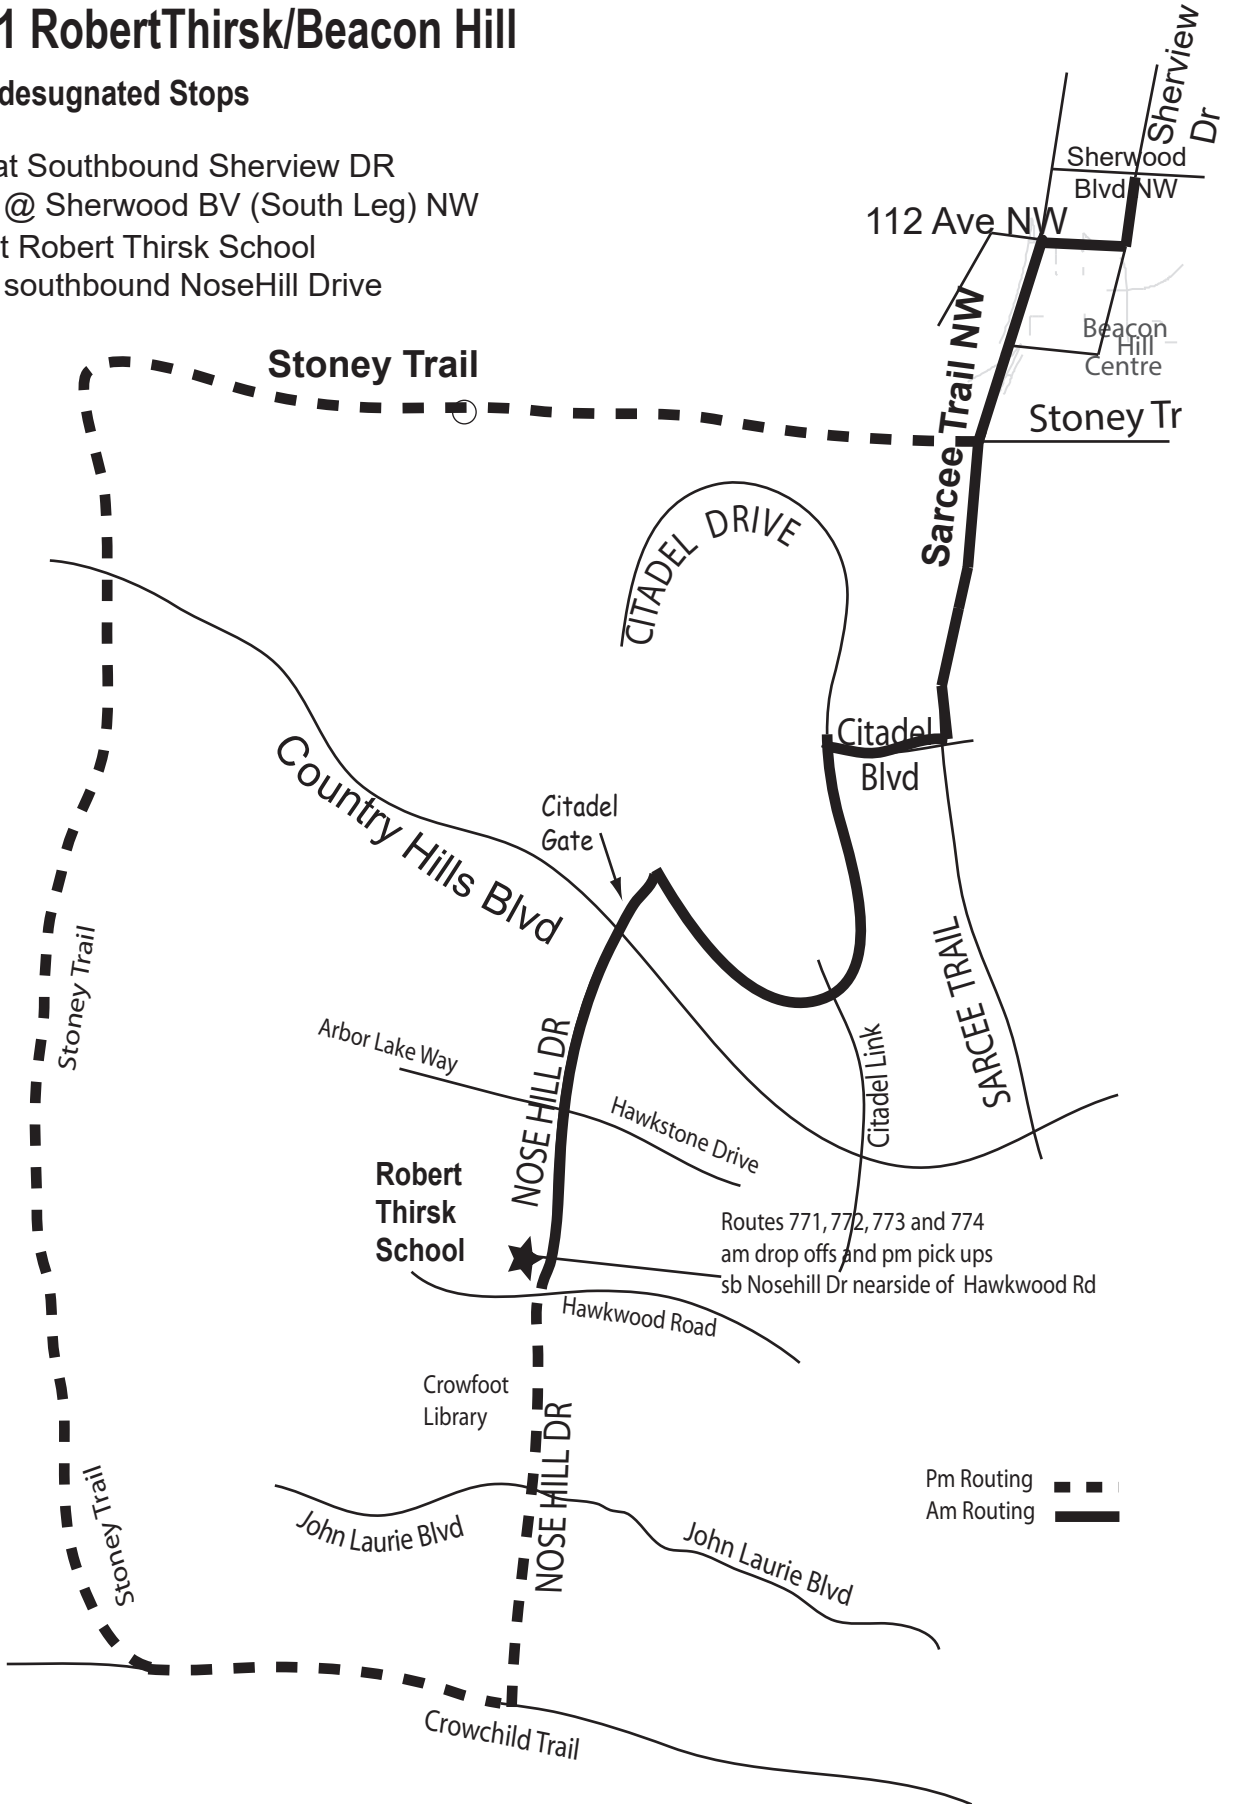

Route 771 RobertThirsk/Beacon Hill

Only stop at desugated Stops

Am Pick up at Southbound Sherview DR
 @ Sherwood BV (South Leg) NW
 PM Pick up at Robert Thirsk School
 southbound NoseHill Drive

This is NOT a charter route. Regular transit fares apply.