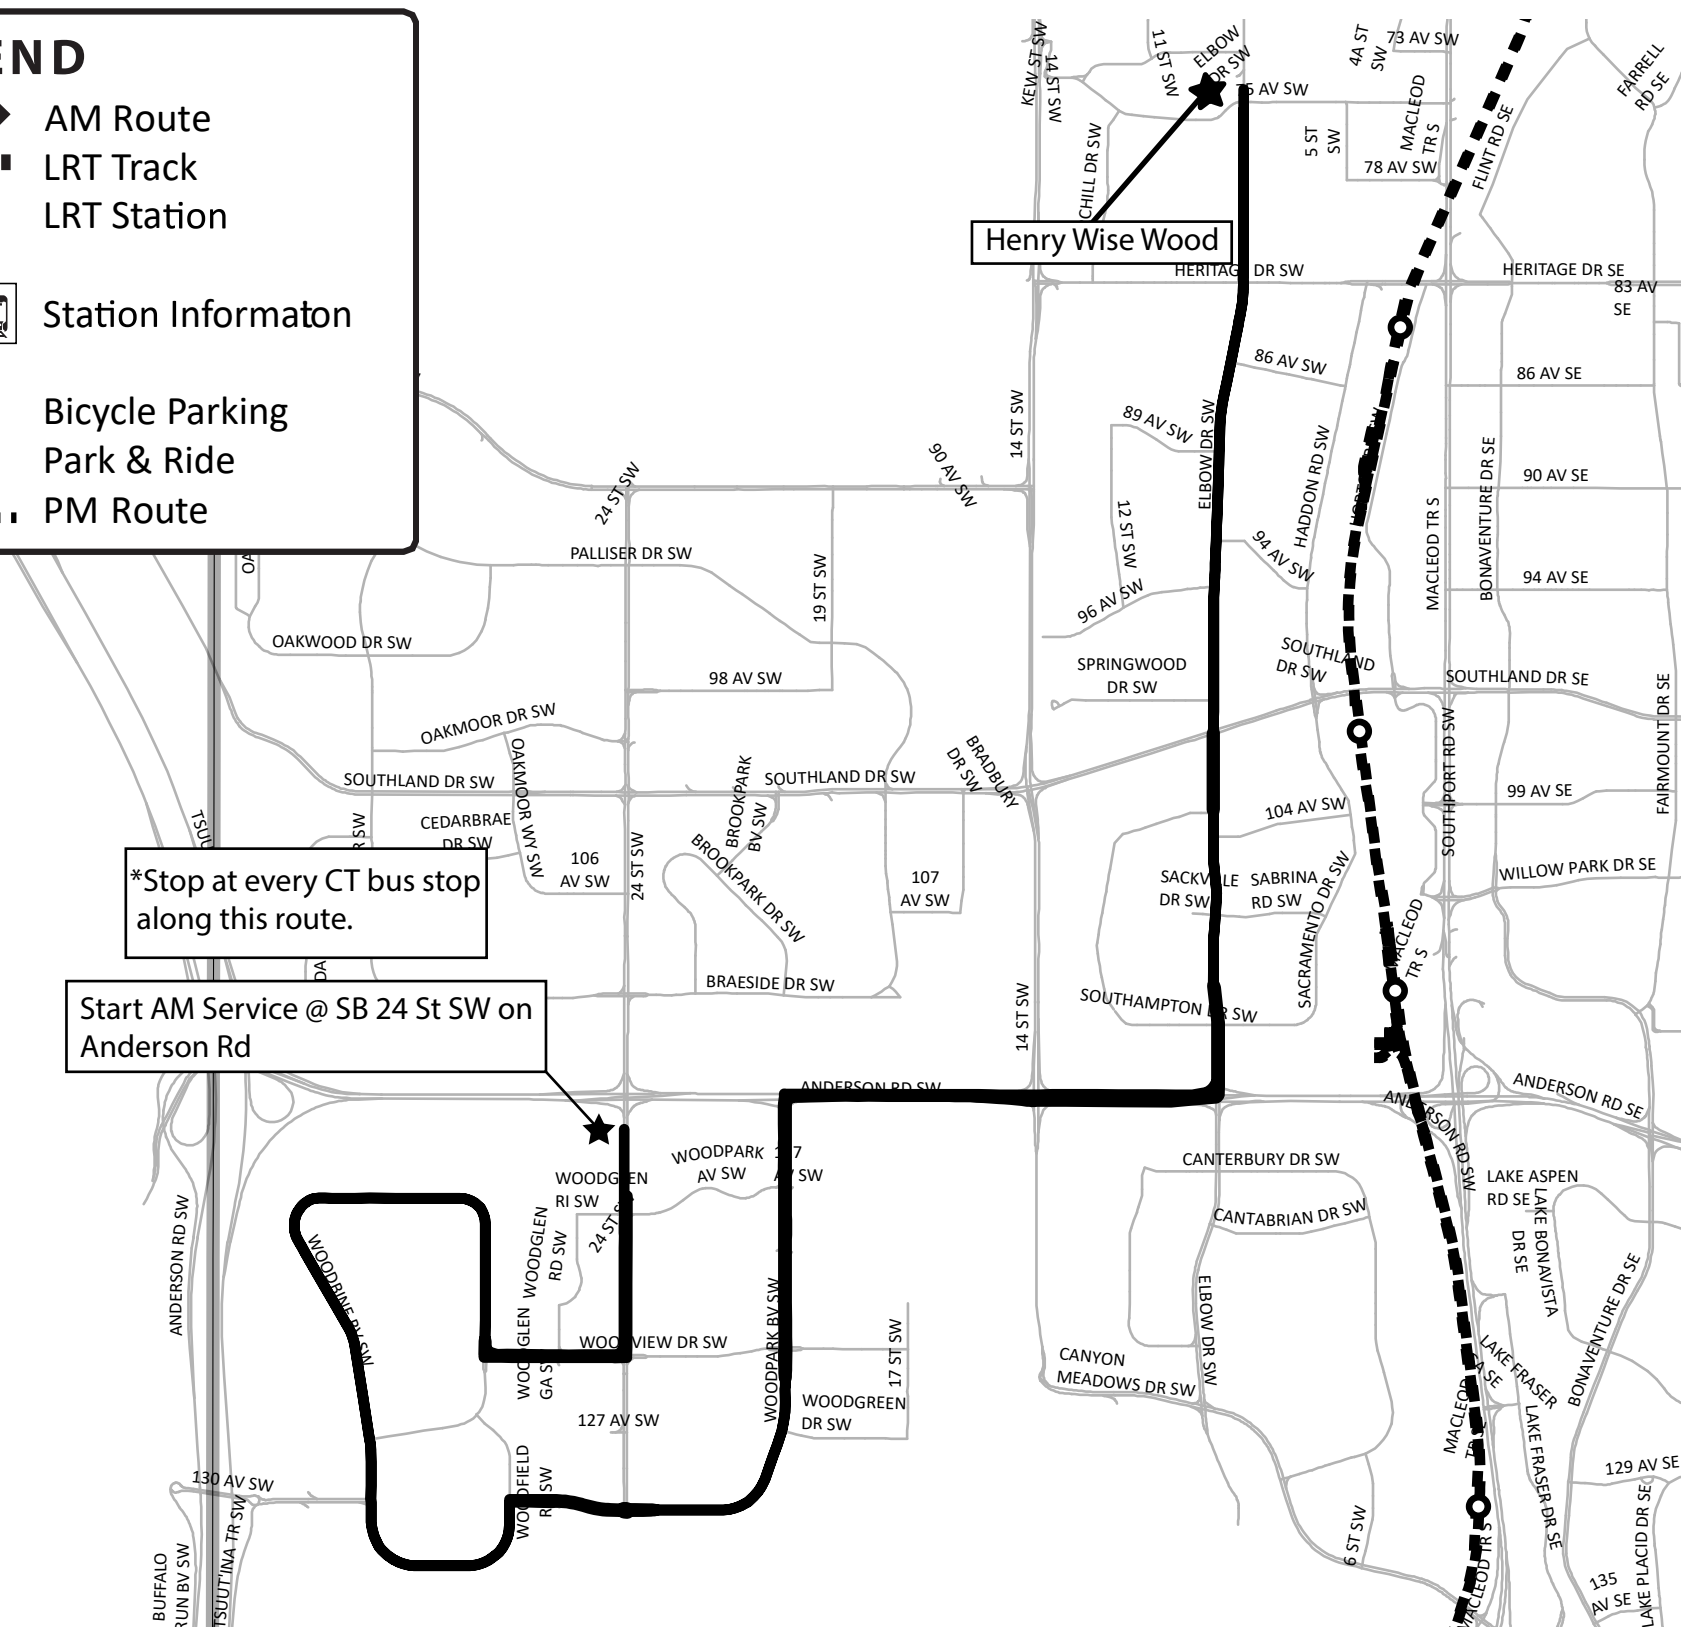

LEGEND

-  AM Route
-  LRT Track
-  LRT Station
-  Station Information
-  Bicycle Parking
-  Park & Ride
-  PM Route

*Stop at every CT bus stop along this route.

Start AM Service @ SB 24 St SW on Anderson Rd

Henry Wise Wood