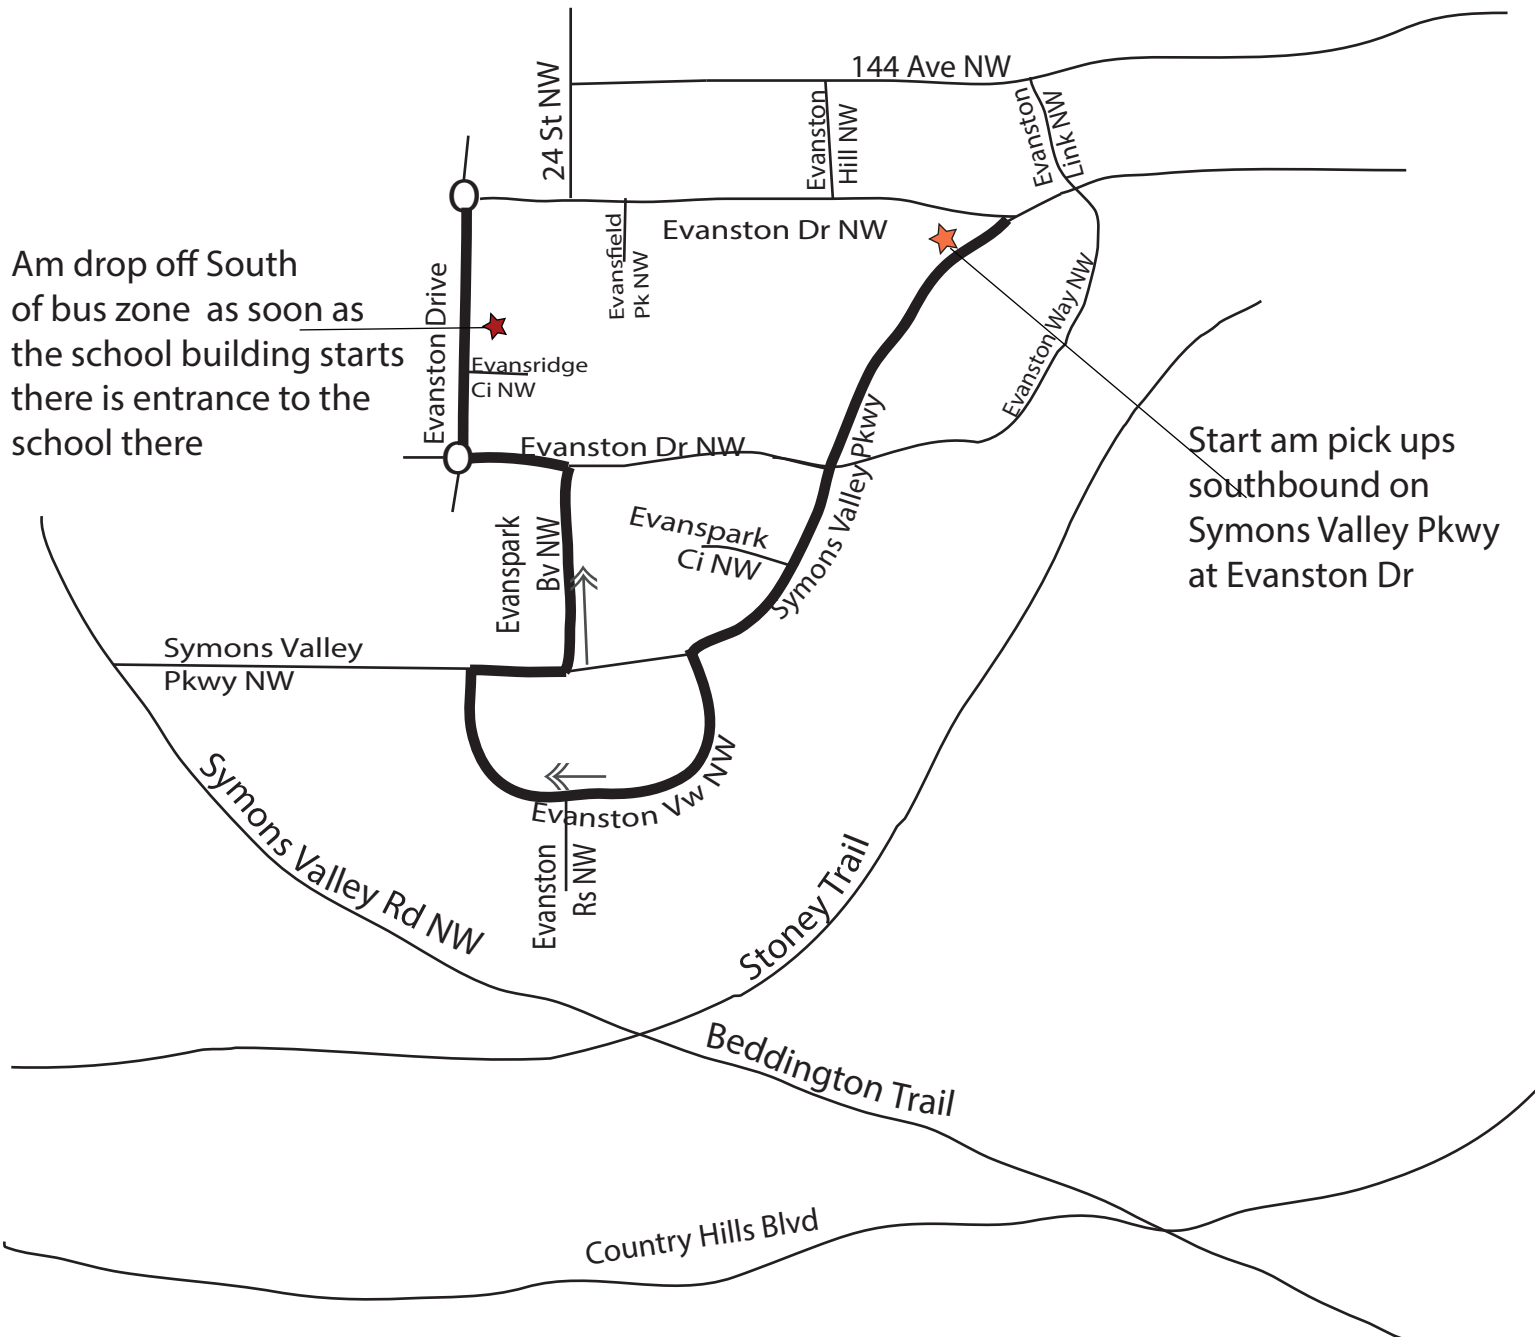

Route 839- Our Lady of Grace/ Evanston

Am drop off South of bus zone as soon as the school building starts there is entrance to the school there

Start am pick ups southbound on Symons Valley Pkwy at Evanston Dr

Stop at all regular and future bus stops on Route
This is NOT a charter route. Regular transit fares apply.