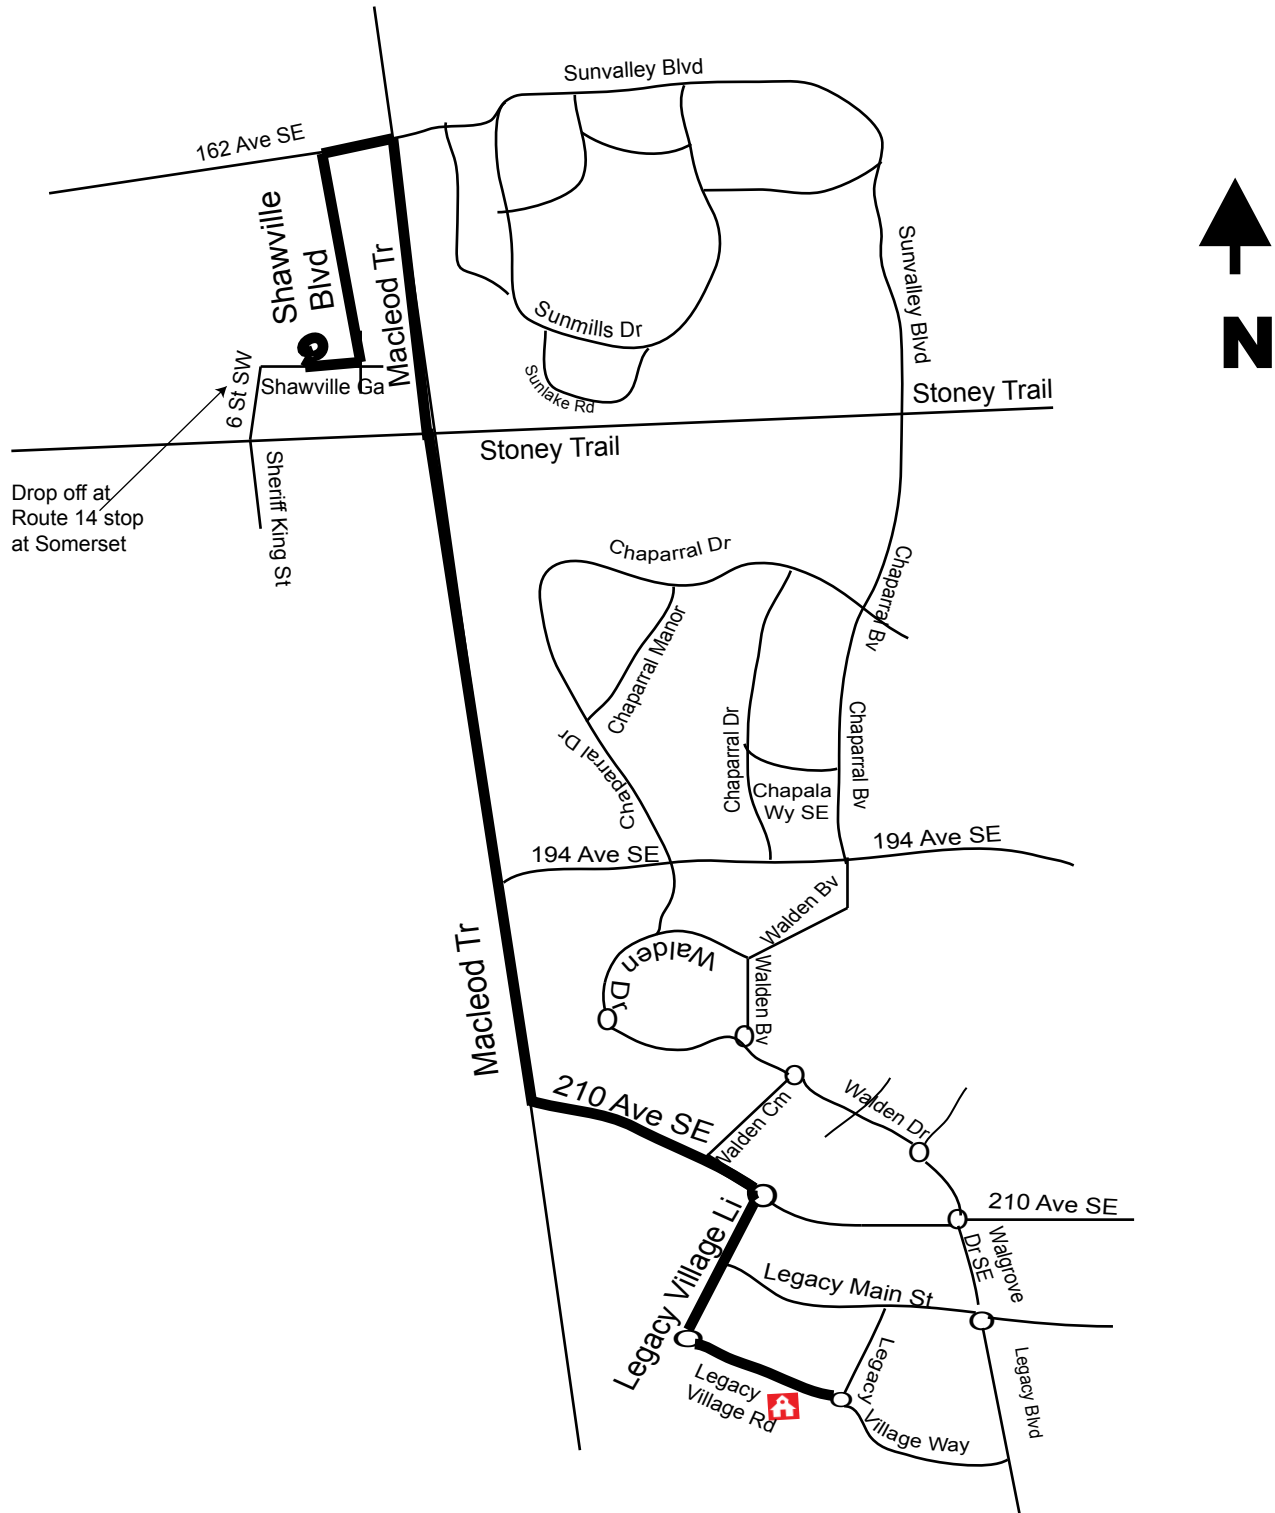

Route 869 All Saints High / Somerset-Bridlewood LRT

Effective: Oct 29, 2018

Service provided to all Calgary Transit bus zones on Route

This is NOT a charter route. Regular transit fares apply.

Drop off and Pm pick up at school eastbound on Legacy Village Rd SE.
Turn around at traffic circle to exit