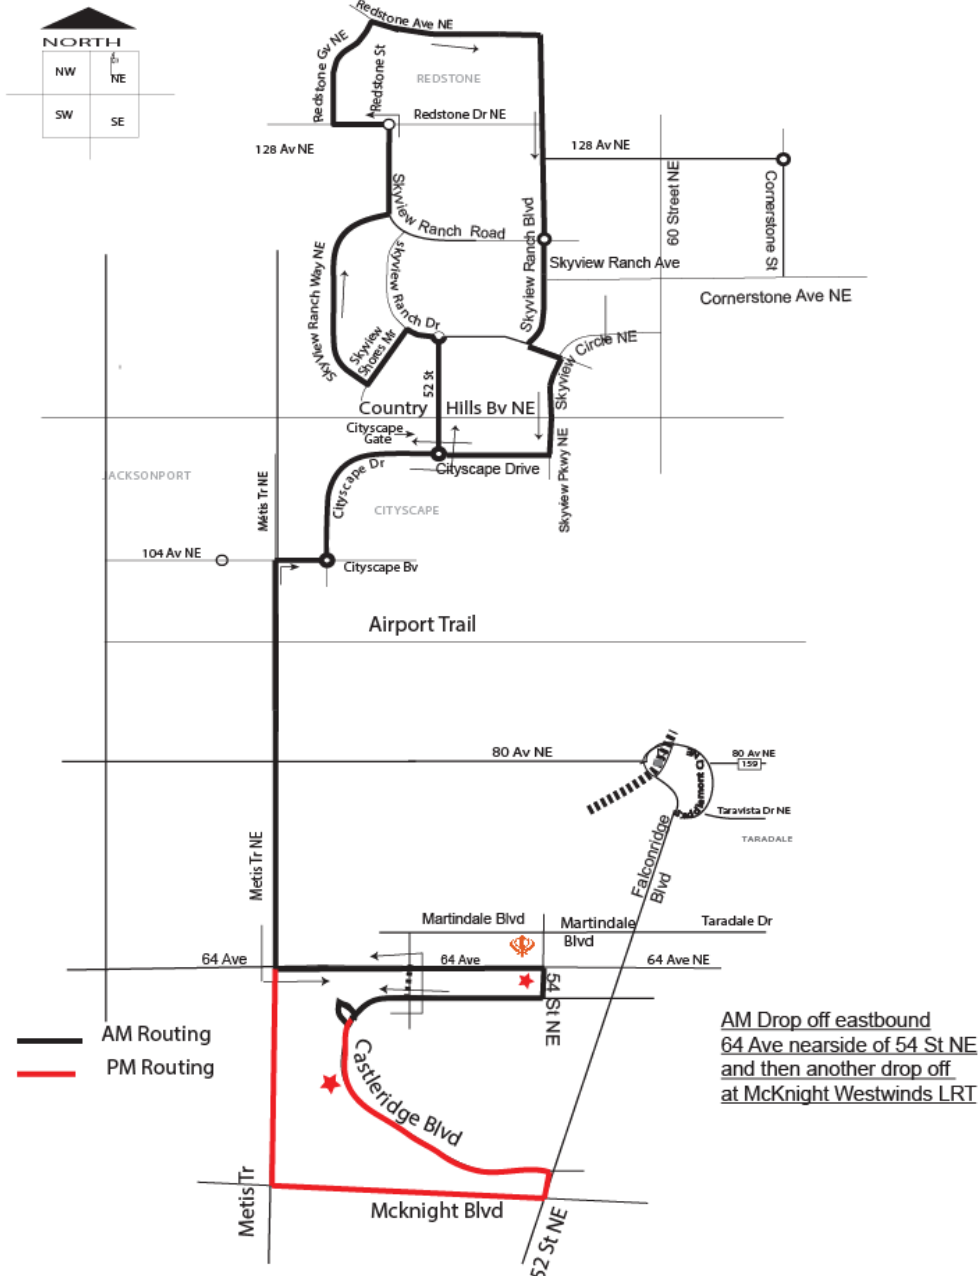

Route 545 Skyview Ranch/Dashmesh Culture Centre

Charter Service NO Fare Required

PM Pick up at Castleridge Blvd Southbound / NO service to McKnight-Westwinds

McKnight-Westwinds Station	Cityscape Dr/ Cityscape BV NE nb	Skyview Ranch DR/ 52 ST NE wb	Redstone ST/ 128 AV NE nb	Skyview Ranch BV/Skyview Ranch RD NE sb	104 Av NE/ Metis Tr wb	64 AVE NE @ 54 ST NE EB ns	McKnight-Westwinds Station
	7:13	7:18	7:25	7:35	7:46	7:58	8:05
	7:48	7:53	8:00	8:10	8:21	8:33	8:40
8:10	8:23	8:28	8:35	8:45	8:56	9:08	9:15
8:45	8:58	9:03	9:10	9:20	9:31	9:43	9:50
9:20	9:33	9:38	9:45	9:55	10:06	10:18	10:25
9:55	10:08	10:13	10:20	10:30	10:41	10:53	11:00

Castleridge BV @ 54 AV NE SB	Cityscape Dr/ Cityscape BV NE nb	104 Av NE/ Metis Tr eb	Castleridge BV @ 54 AV NE SB
14:30	14:42	15:10	15:26
15:00	15:12	15:40	15:56
15:30	15:42	16:10	16:26
16:00	16:12	16:40	16:56
16:30	16:42	17:10	17:26
17:00	17:12	17:40	17:56
17:30	17:42	18:10	
18:00	18:12	18:40	