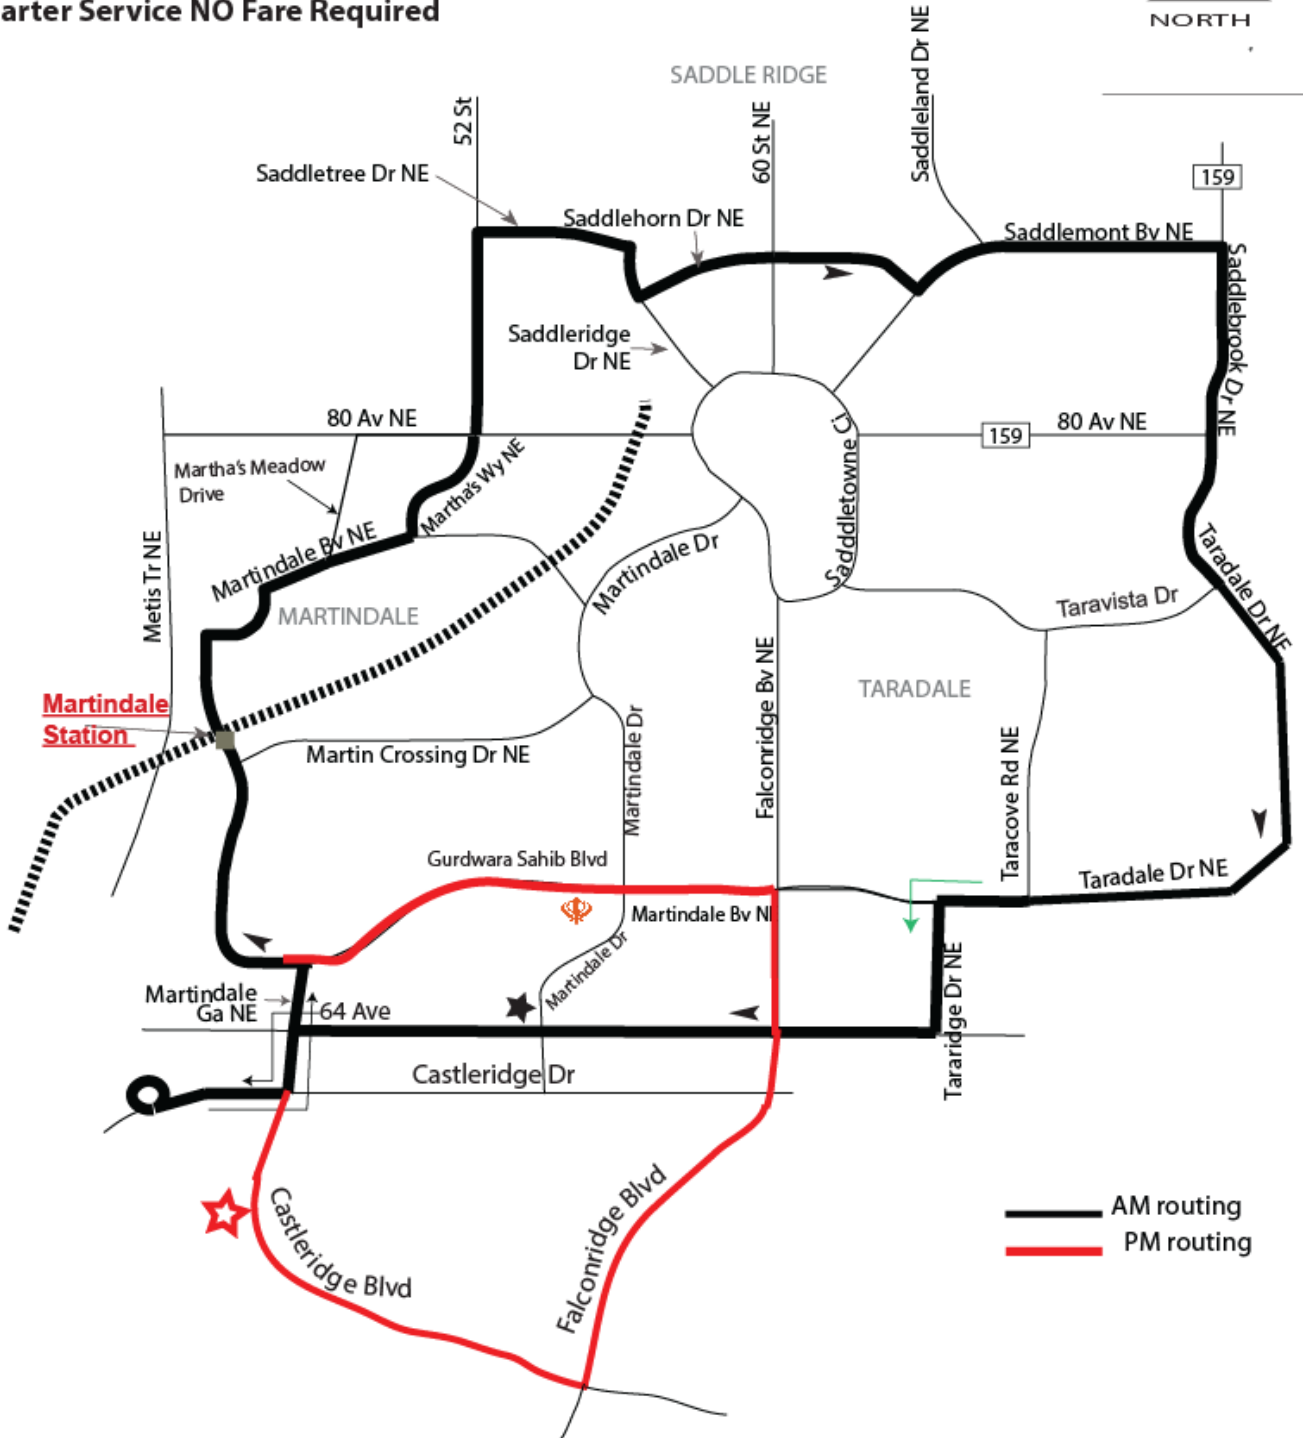

Nagar Kirtan Route 560

Charter Service NO Fare Required

— AM routing
— PM routing

**AM Drop off westbound 64 Ave farside of 54 St NE
and then another drop off at McKnight Westwinds LRT**

PM Pick up at Castleridge Blvd Southbound

PM routing doesn't provide service to McKnight Westwinds LRT

52 St NE/ 80 Av NE nb	64 AV NE / Martindale DR WB	McKnight- Westwinds Station	52 St NE/ 80 Av NE nb
7:00	7:17	7:24	7:36
7:20	7:37	7:44	7:56
7:40	7:57	8:04	8:16
8:00	8:17	8:24	8:36
8:20	8:37	8:44	8:56
8:40	8:57	9:04	9:16
9:00	9:17	9:24	9:36
9:20	9:37	9:44	9:56
9:40	9:57	10:04	
10:00	10:17	10:24	

Castleridge BV @ 54 AV NE SB	52 St NE/ 80 Av NE nb	Castleridge BV @ 54 AV NE SB
	14:25	14:41
	14:50	15:06
	15:15	15:31
	15:40	15:56
	16:05	16:21
	16:30	16:46
	16:55	17:11
	17:20	17:36
	17:45	18:01
		18:28