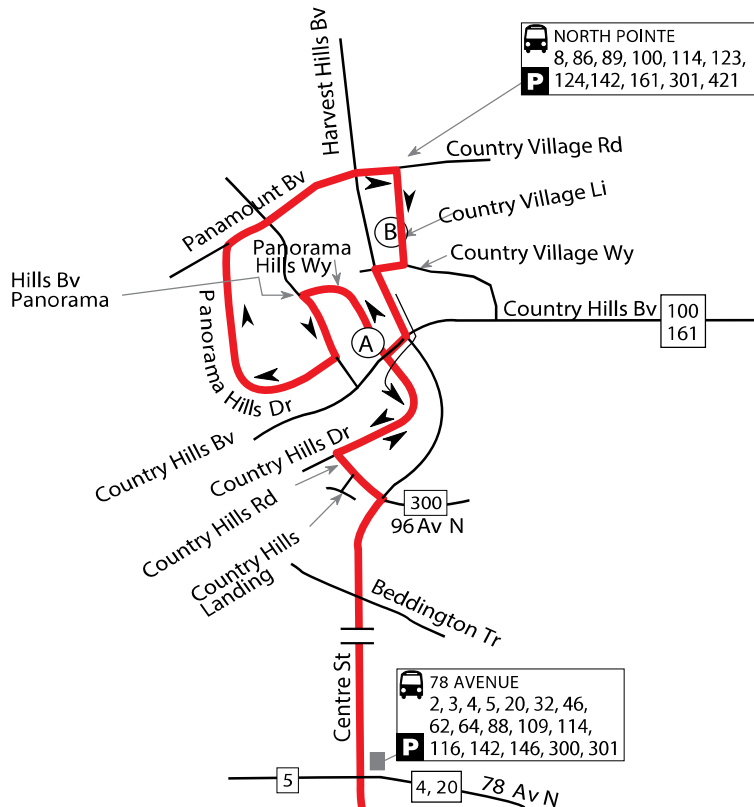

# STAMPEDE PARADE DETOUR

# Panorama Express Route 142

## LEGEND

- Regular Route
- Detour Route
- Bus Terminal
- Time Point
- Intersecting Route
- Park and Ride
- Bus Access Only

## ROUTE 142 BUS STOPS

- A.M. bus stops outside the community**
- On Centre St. at 78 Ave. NW. (#5168)
  - On Centre St. at 64 Ave. N.W. (#4588)
  - On Centre St. at Northmount Dr N.W. (#4587)
  - On Centre St. at 40 Ave. N.W. (#8418)
  - On Centre St. at 28 Ave. N.,W. (#3399)
  - On Centre St. at 16 Ave. N.W. (#7441)
  - On Centre St. at 4 Ave. S.W. (#9971)
  - On Centre St. at 5 Ave. S.W. (#9970)
  - On 6 Ave. at 3 St. S.W. (nearside #9982)
  - On 6 Ave. at 5 St. S.W. (nearside #9980)
  - On 6 Ave. at 7 St. S.W. (nearside #9979)
  - On 6 Ave. at 9 St. S.W. (#2377)
- P.M. bus zones outside the community**
- On 5 Ave. at 9 St. S.W. (nearside #7402)
  - On 5 Ave. at 8 St. S.W. (#8658)
  - On 5 Ave. at 6 St. S.W. (nearside #9265)
  - On 5 Ave. at 5 St. S.W. (midblock #8530)
  - On 5 Ave. at 3 St. S.W. (#8645)
  - On Centre St. at 4 Ave. S.E. (nearside #5700)
  - On Centre St. at 16 Ave. N.E. (#7442)
  - On Centre St. at 28 Ave. N.E. (#3397)
  - On Centre St. at 40 Ave. N.E. (#8419)
  - On Centre St. at 64 Ave. N.E. (#4530)
  - On Centre St. at 78 Ave. N.E. (#5527)