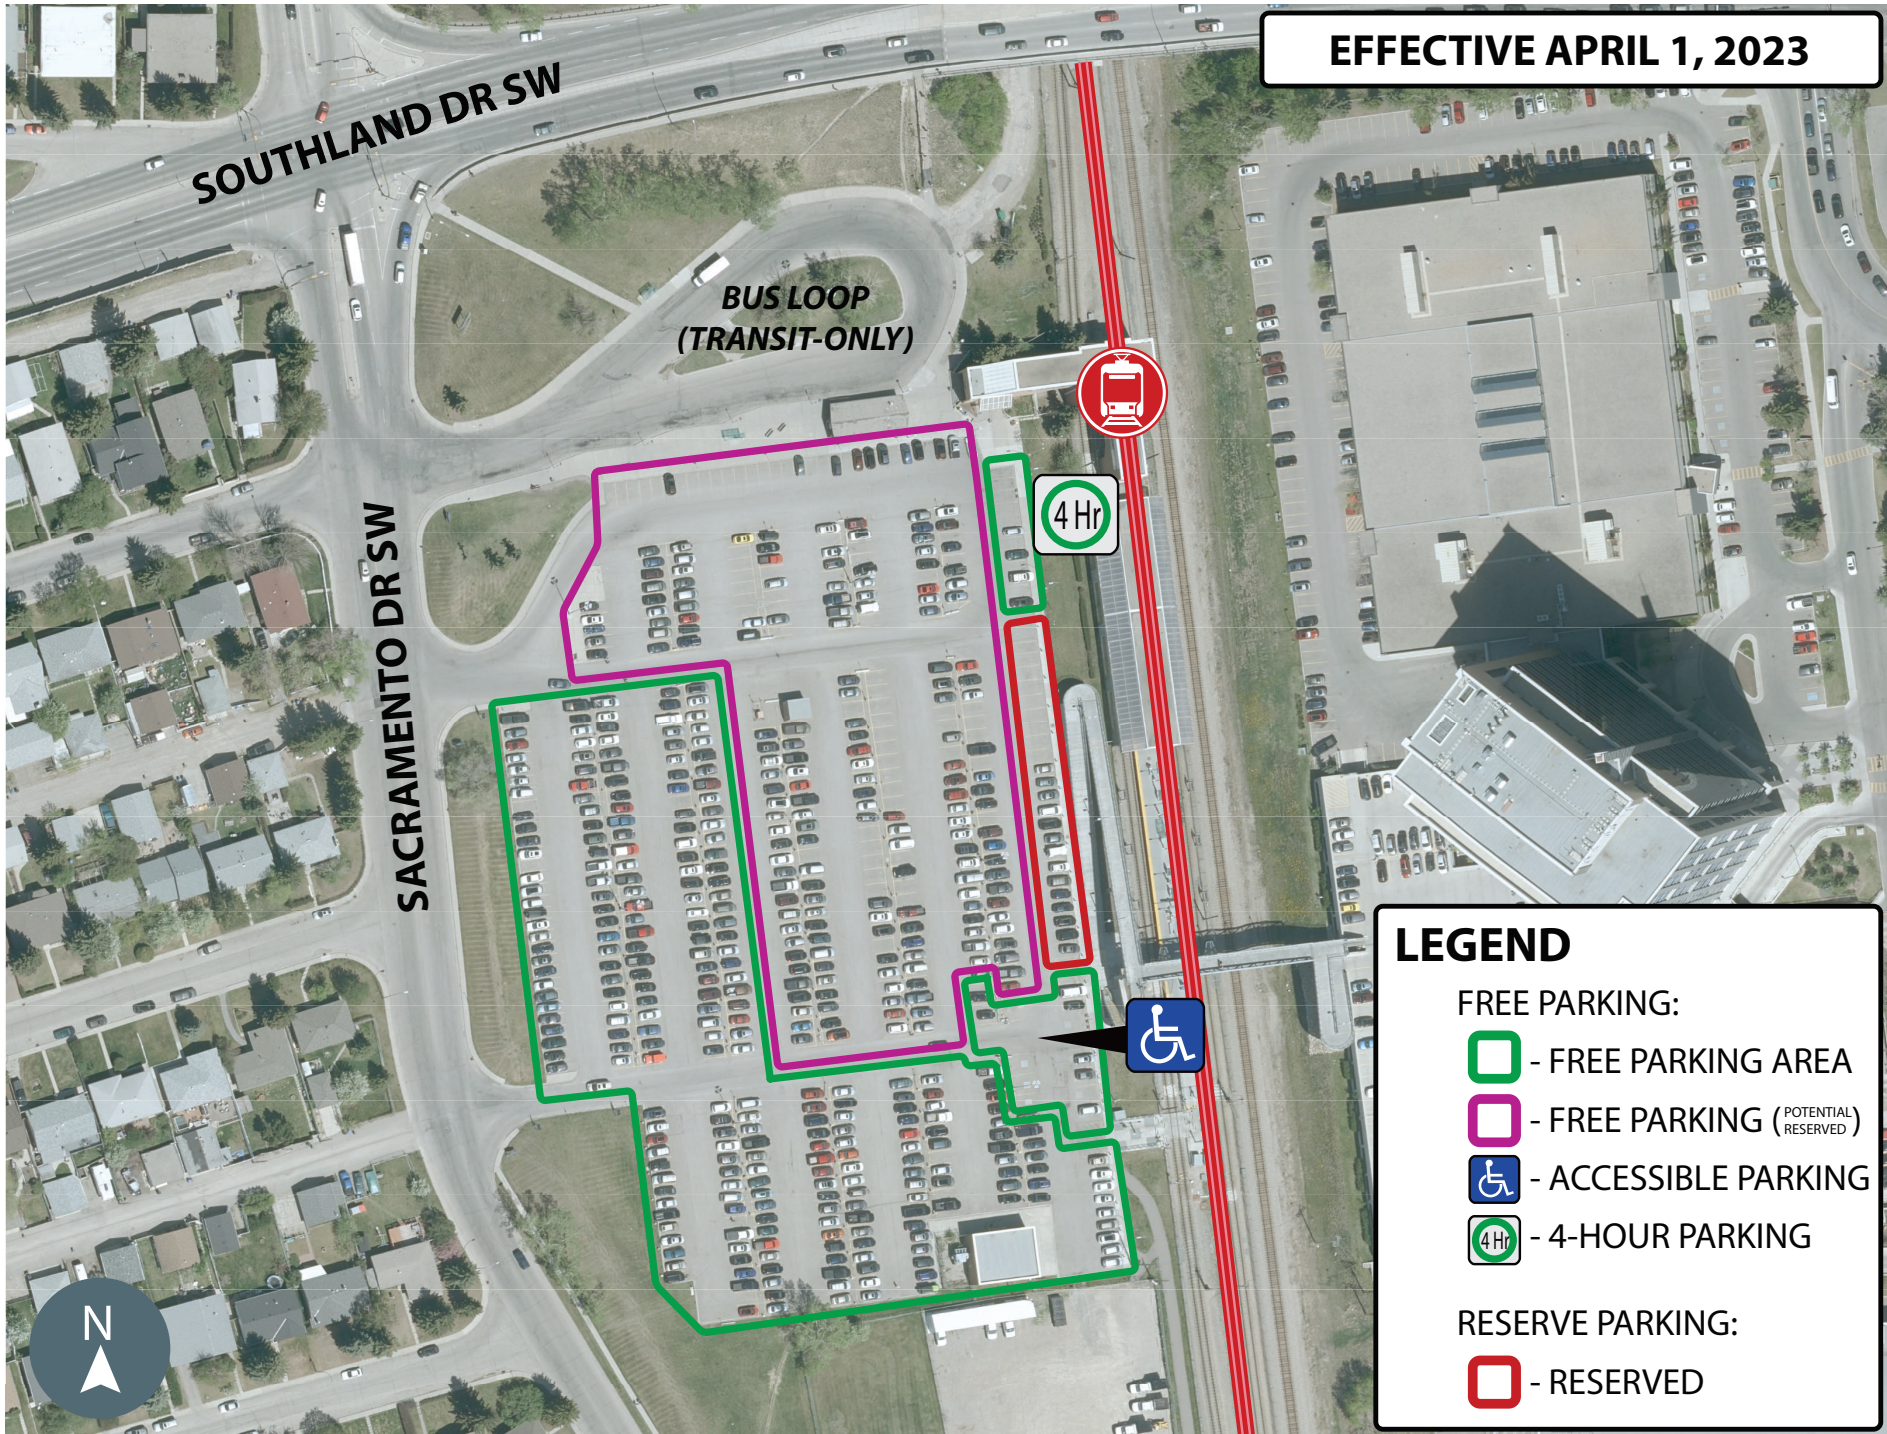

SOUTHLAND LRT STATION PARKING

EFFECTIVE APRIL 1, 2023

SOUTHLAND DR SW

BUS LOOP
(TRANSIT-ONLY)

SACRAMENTO DR SW

4 Hr

LEGEND

FREE PARKING:

- FREE PARKING AREA
- FREE PARKING (POTENTIAL RESERVED)
- ACCESSIBLE PARKING
- 4-HOUR PARKING

RESERVE PARKING:

- RESERVED