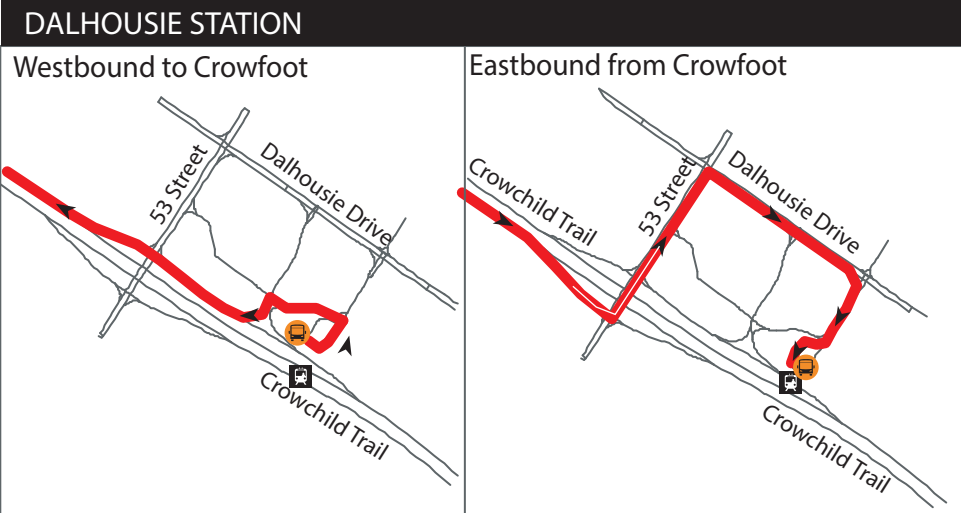

# Red Line Elevator Replacement Shuttle (Crowfoot - Dalhousie)

## LEGEND

- Route
- CTrain Station
- Shuttle Stop