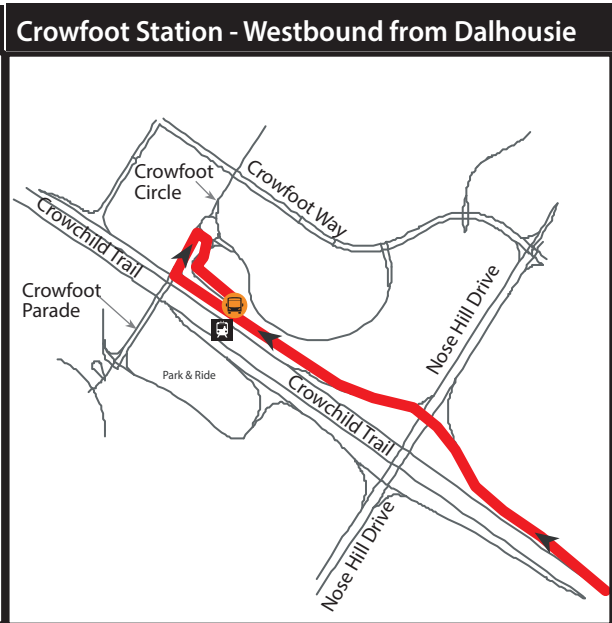

# Red Line Elevator Replacement Shuttle (Crowfoot - Dalhousie)

## LEGEND

- Route
- CTrain Station
- Shuttle Stop