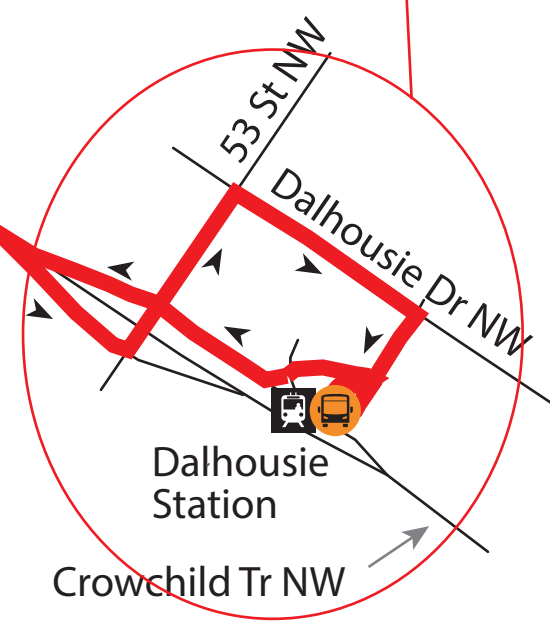

# Red Line Elevator Replacement Shuttle (Crowfoot - Dalhousie)

## LEGEND

- Route
- CTrain Station
- Shuttle Stop