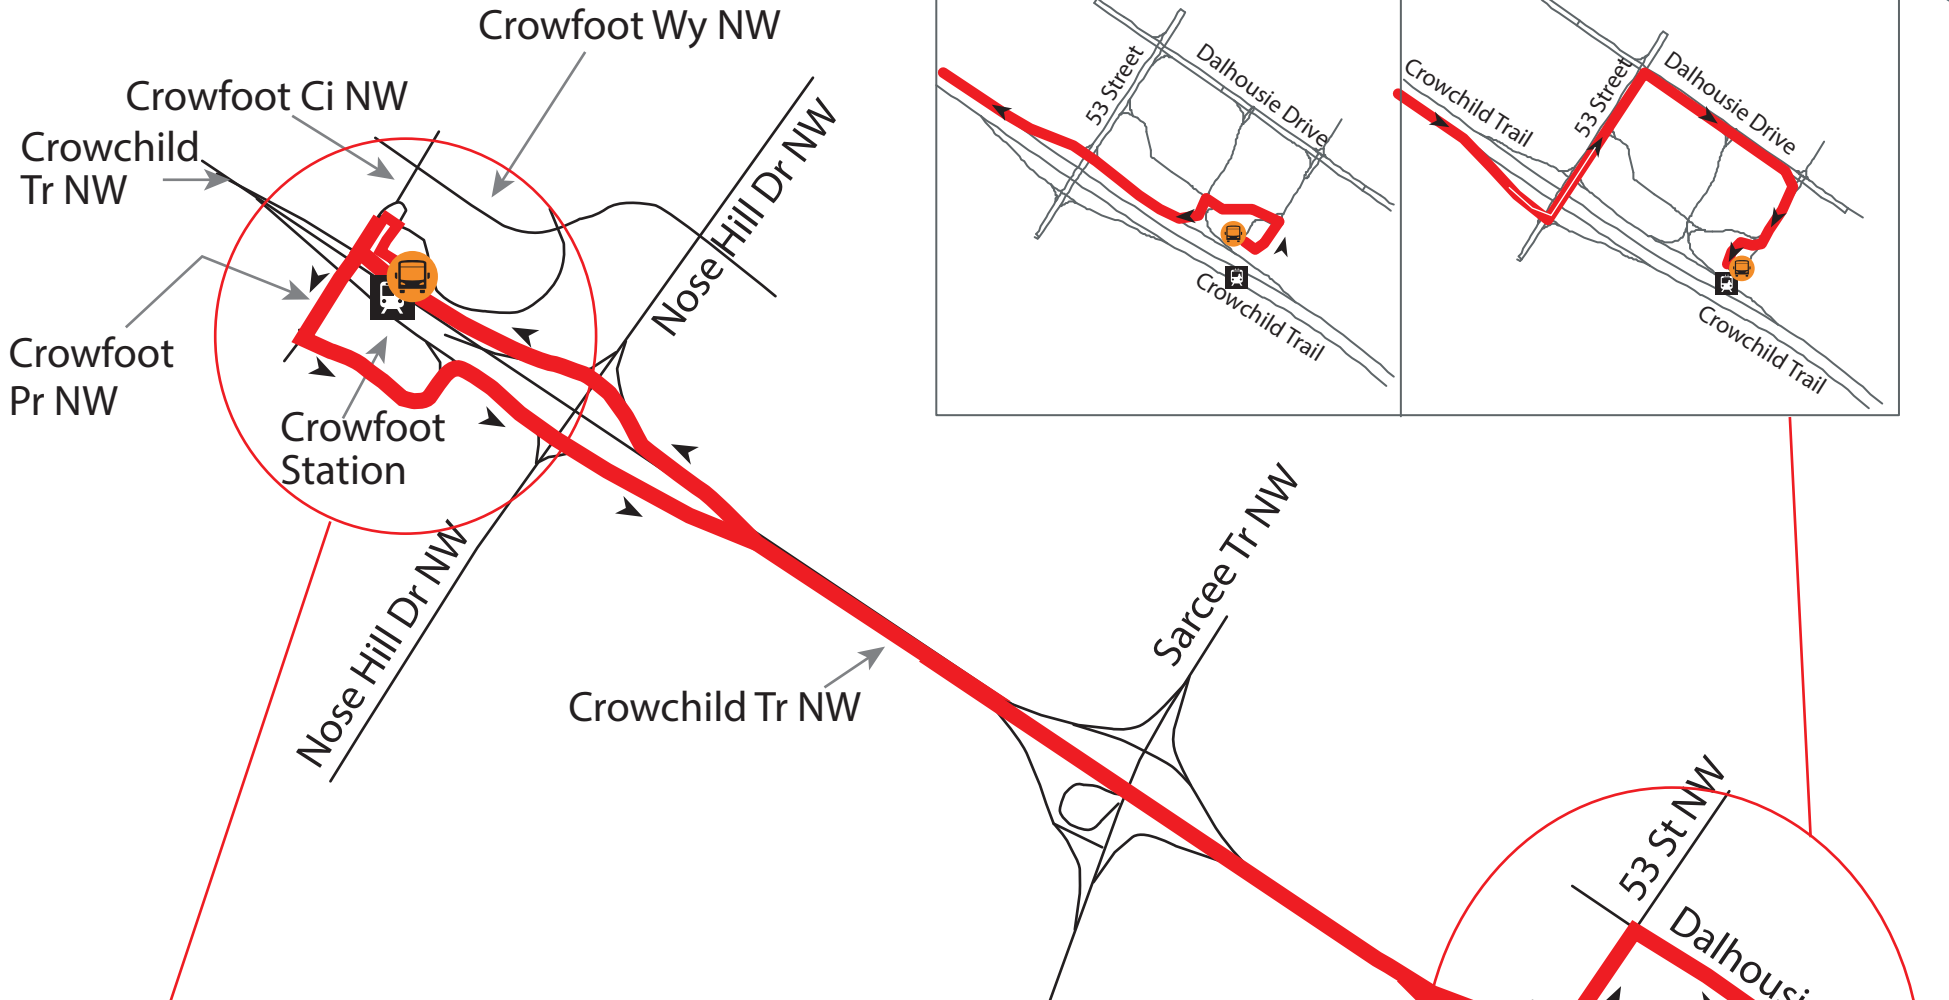

# Red Line Elevator Replacement Shuttle (Crowfoot - Dalhousie)

## LEGEND

- Route
- CTrain Station
- Shuttle Stop