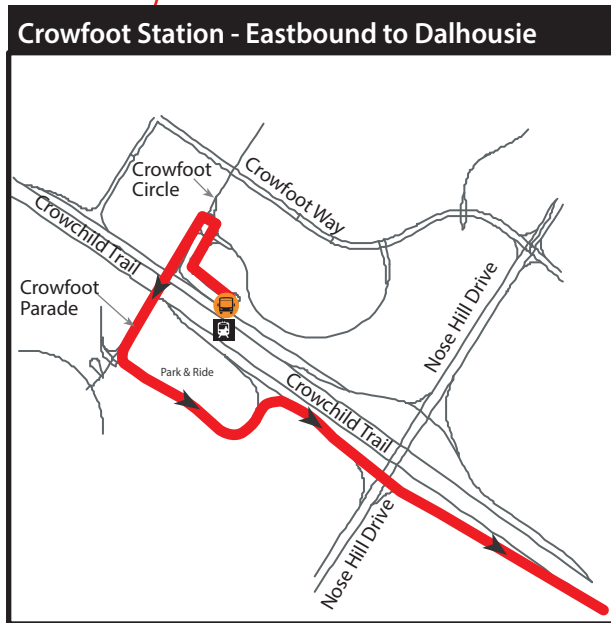

# Red Line Elevator Replacement Shuttle (Crowfoot - Dalhousie)

## LEGEND

- Route
- CTrain Station
- Shuttle Stop