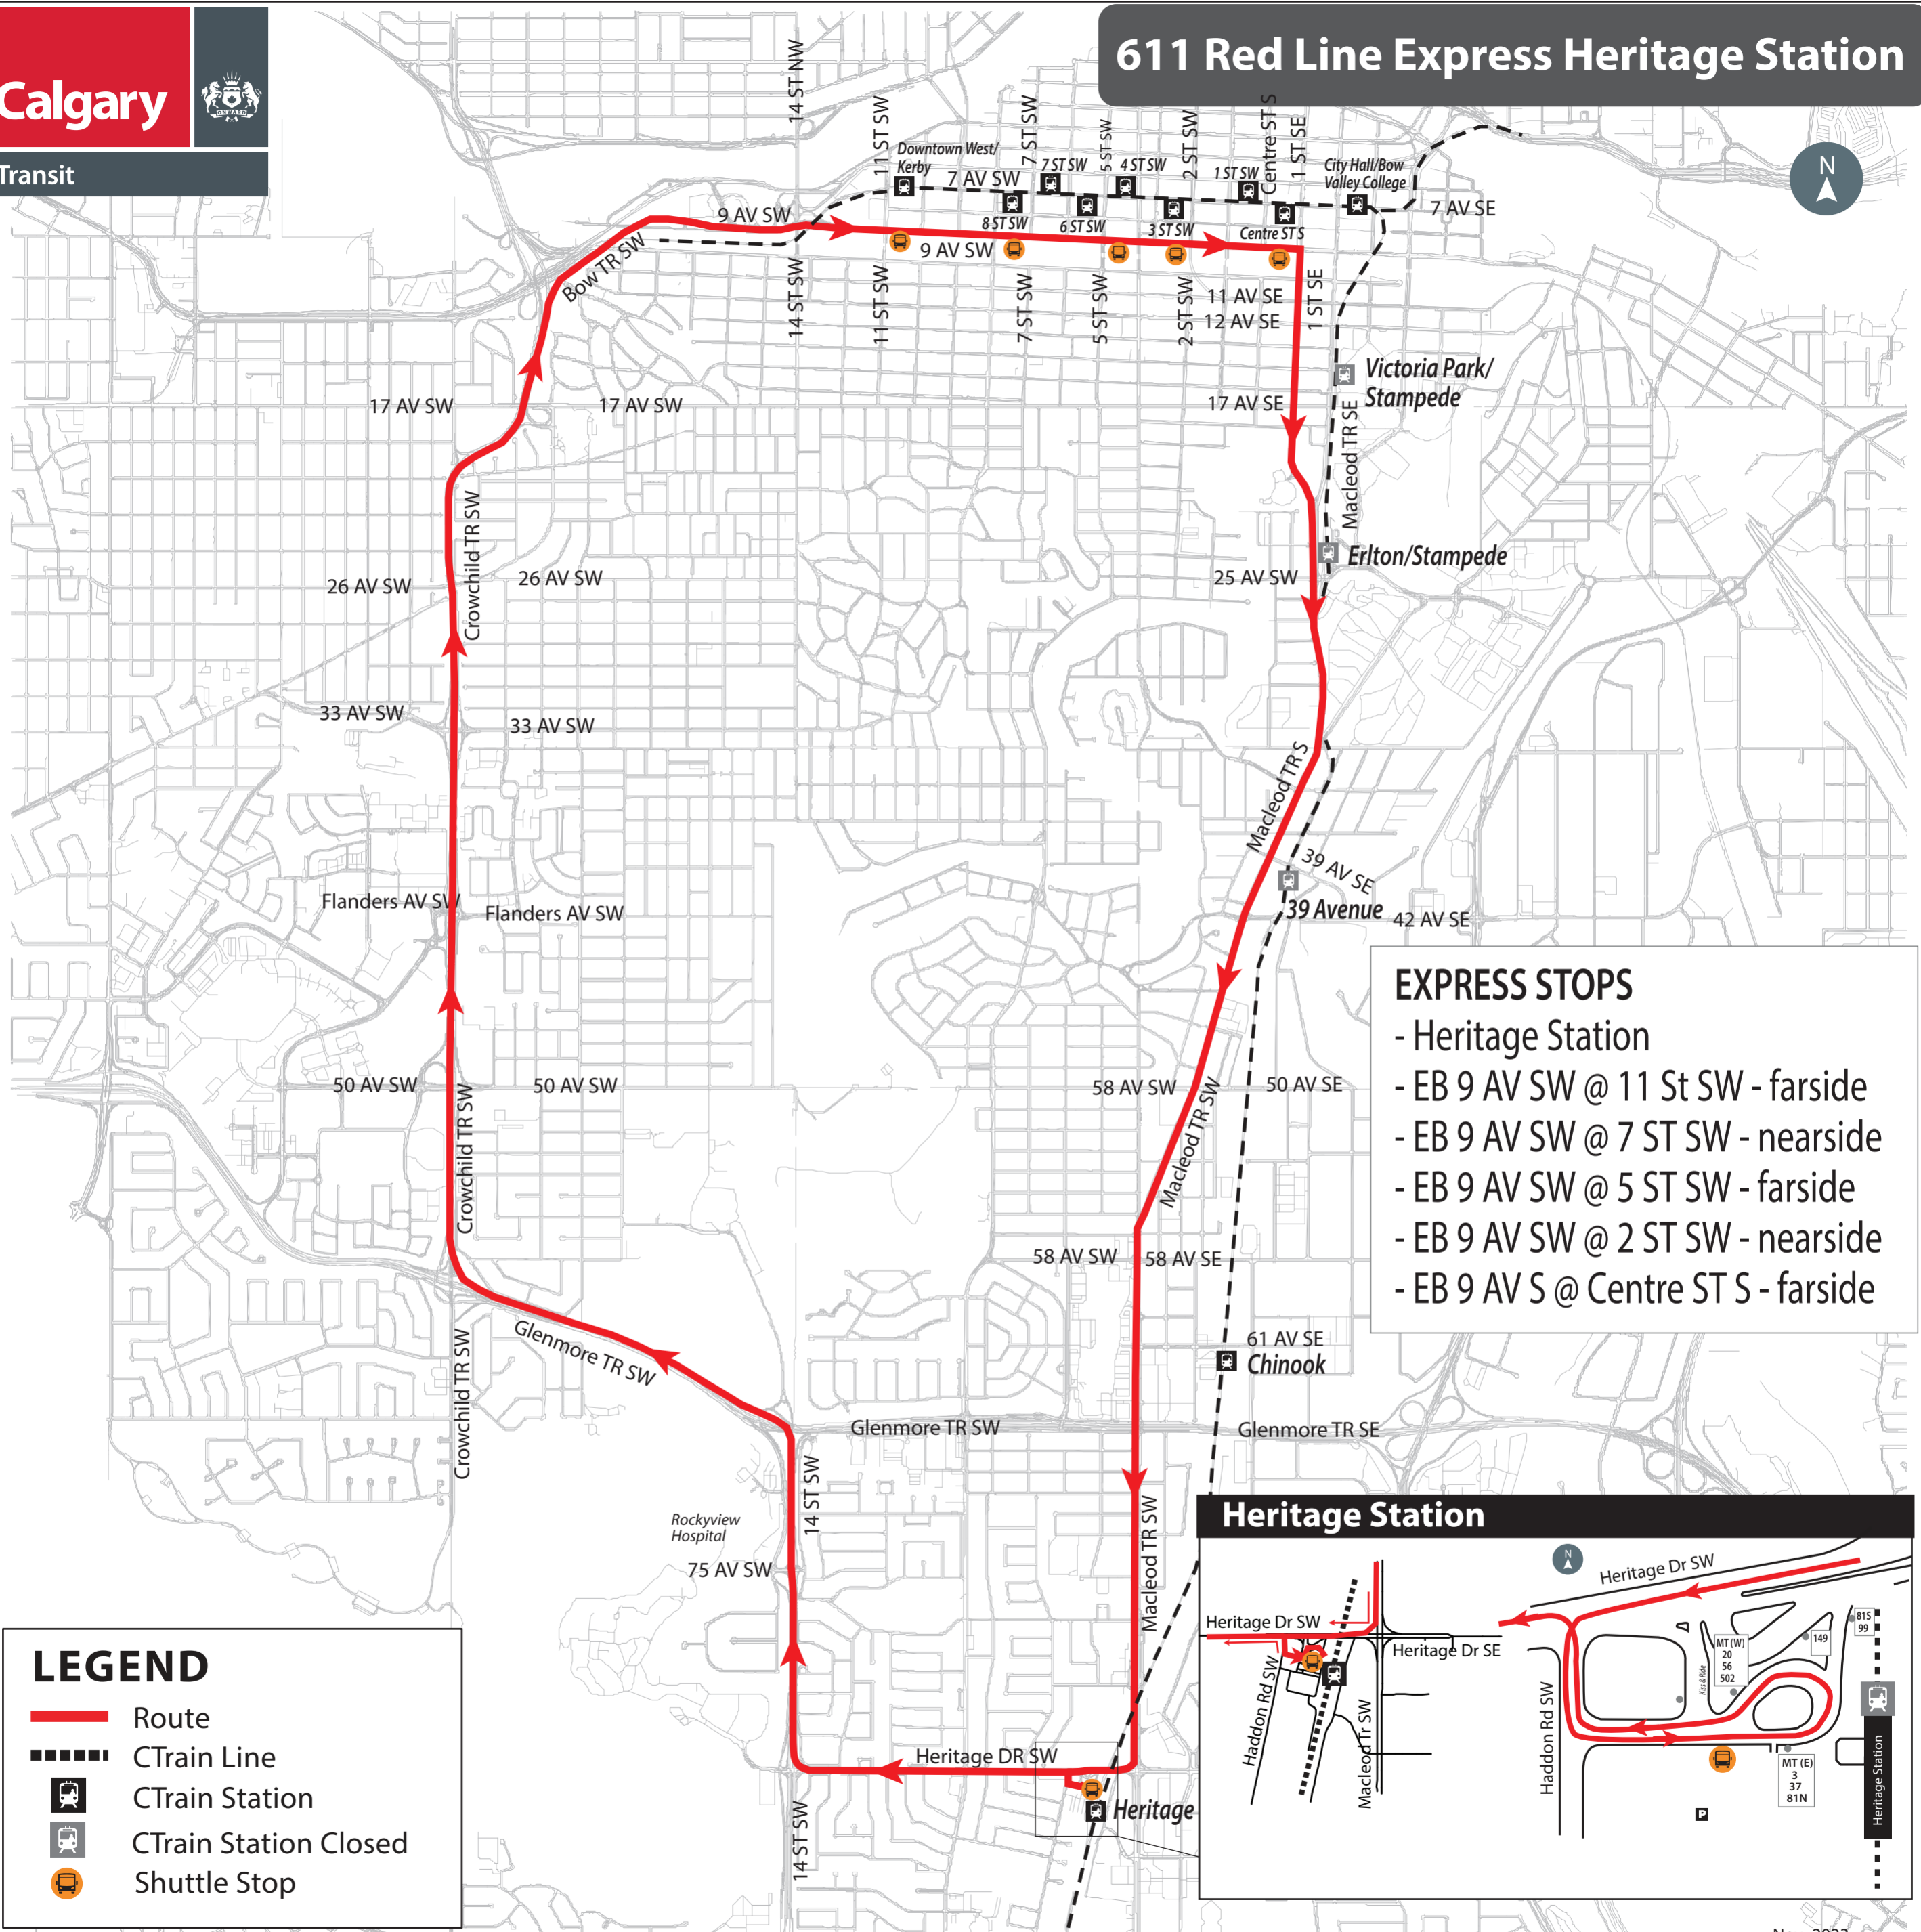

611 Red Line Express Heritage Station

- EXPRESS STOPS**
- Heritage Station
 - EB 9 AV SW @ 11 St SW - farside
 - EB 9 AV SW @ 7 ST SW - nearside
 - EB 9 AV SW @ 5 ST SW - farside
 - EB 9 AV SW @ 2 ST SW - nearside
 - EB 9 AV S @ Centre ST S - farside

LEGEND

- Route
- CTrain Line
- CTrain Station
- CTrain Station Closed
- Shuttle Stop

Heritage Station