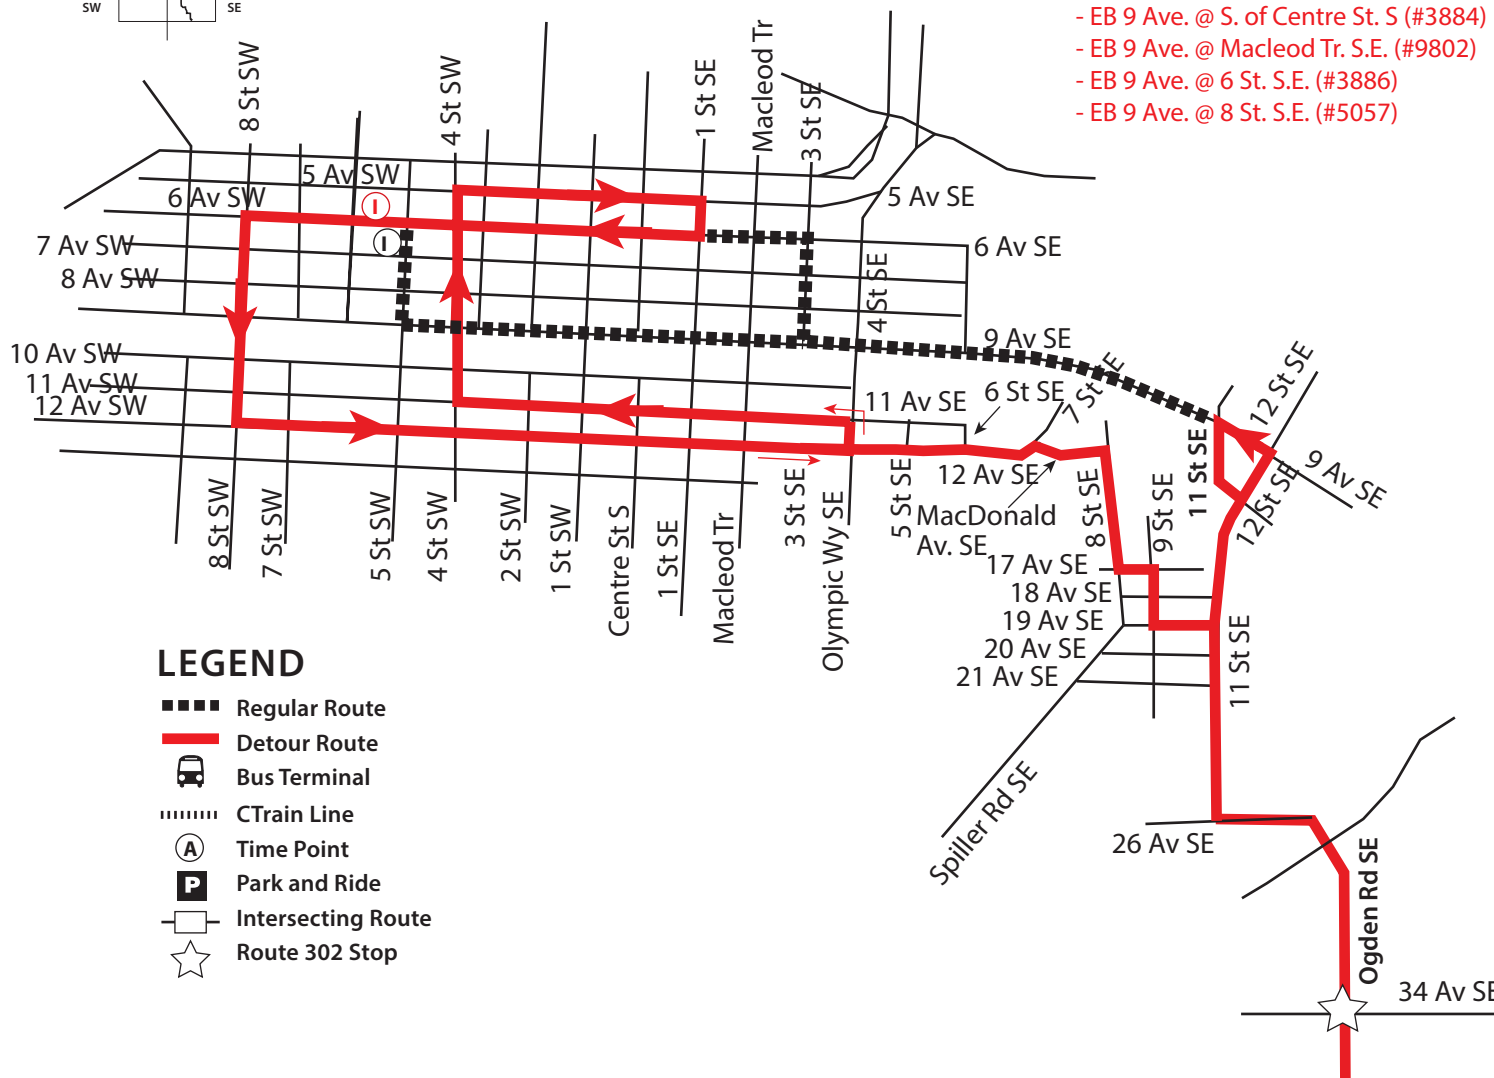

PRIDE PARADE DETOUR - Updated

302 - BRT Southeast

STOP CLOSED

- WB 9 Ave. @ 9 St. S.E. (#8832)
- WB 9 Ave. @ The Confluence (#9821)
- WB 9 Ave. @ 6 St. S.E. (#3389)
- NB 3 St. @ 7 Ave. S.E. (#2653)
- SB 5 St. @ 7 Ave. S.E. (#3882)
- EB 9 Ave. @ 2 St. S.W. (#3883)
- EB 9 Ave. @ S. of Centre St. S (#3884)
- EB 9 Ave. @ Macleod Tr. S.E. (#9802)
- EB 9 Ave. @ 6 St. S.E. (#3886)
- EB 9 Ave. @ 8 St. S.E. (#5057)

DETOUR - to Southeast

- West on 6 Ave. S.W.
- South on 8 St. S.W.
- East on 12 Ave. S.W.
- East on MacDonald Av. S.E.
- South on 8 St. S.E.
- East on 17 Ave. S.E.
- South on 9 St. S.E.
- East on 19 Ave. S.E.
- North on 11 St. S.E./12 St. S.E.
- West on 9 Ave. S.E.
- South on 11 St. S.E.
- to regular route

DETOUR - to Downtown

- West on 9 Ave. S.E.
- South on 11 St. S.E.
- South on 12 St. S.E./11 St. S.E.
- West on 19 Ave. S.E.
- North on 9 St. S.E.
- West on 17 Ave. S.E.
- North on 8 St. S.E.
- West on MacDonald Av. S.E.
- West on 12 Ave. SE
- North on Olympic Wy. S.E.
- West on 11 Ave. SE
- North on 4 St. SW
- East on 5 Ave. S.E.
- South on 1 St. S.E.
- West on 6 Ave. S.E.
- to regular route