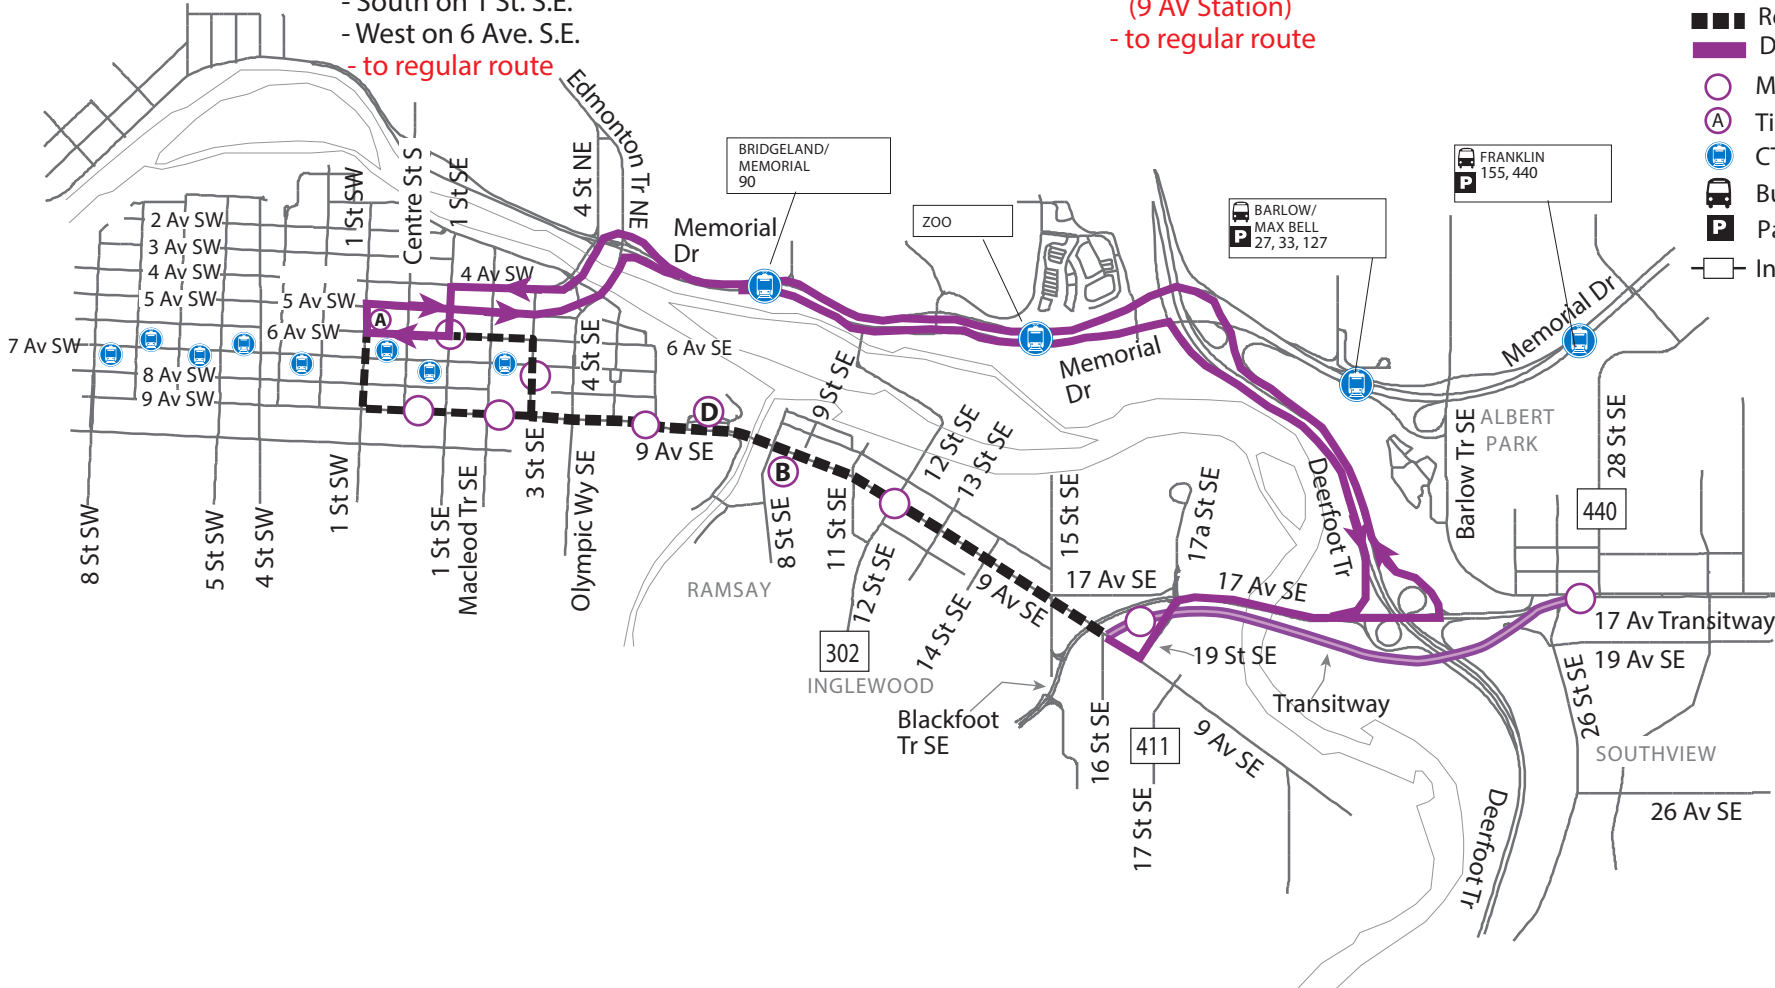

PRIDE PARADE DETOUR

307 - MAX Purple

DETOUR - INBOUND

- From WB Transitway (9 AV Station)
- East on 9 Ave. S. E.
- North on 19 St. S.E.
- East on 17 Ave. S.E.
- North on Deerfoot Tr.
- West on Memorial Dr.
- South on 4 Ave. S.E. (Reconciliation Bridge)
- West on 4 Ave. S.E.
- South on 1 St. S.E.
- West on 6 Ave. S.E.
- to regular route

STOP CLOSED - INBOUND

- WB 9 Ave. @ 12 St. S.E. (#9820)
- WB 9 Ave. @ 9 St. S.E. (#8832)
- WB 9 Ave. @ 6 St. S.E. (#3389)
- NB 3 St. @ 7 Ave. S.E. (8653)

DETOUR - OUTBOUND

- From WB 6 Ave. S.W.
- North on 1 St. S.W.
- East on 5 Ave. S.W.
- Across flyover to
- East on Memorial Dr.
- South on Deerfoot Tr.
- West on 17 Ave. S.E.
- South on 19 St. S.E.
- West on 9 Ave. S.E.
- Turn onto Eastbound Transitway (9 AV Station)
- to regular route

STOP CLOSED - OUTBOUND

- SB 1 St. @ 7 Ave. S.W. (#3392)
- EB 9 Ave. @ Centre St. S (#738)
- EB 9 Ave. @ Macleod Tr. S.E. (#9802)
- EB 9 Ave. @ 6 St. S.E. (#3886)
- EB 9 Ave. @ 8 St. S.E. (#5057)
- EB 9 Ave. @ 12 St. S.E. (#9805)

LEGEND

- Regular MAX Purple
- Detour MAX Purple
- MAX Station
- Ⓐ Time Point
- ⓐ CTrain Station
- ⓑ Bus Terminal
- ⓓ Park and Ride
- Intersecting Route