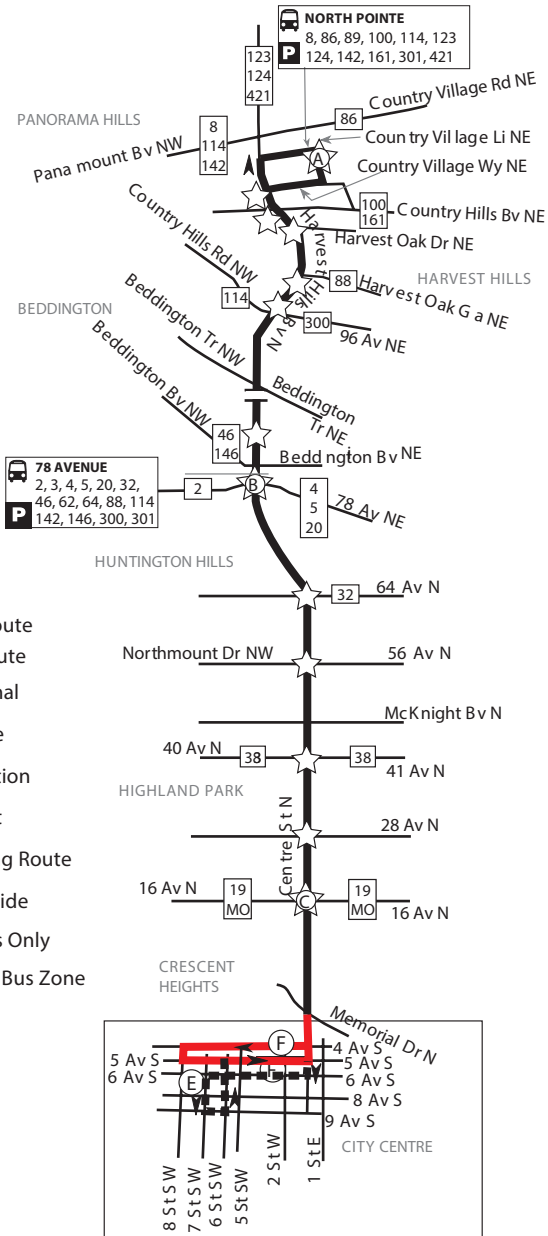

PRIDE PARADE DETOUR

301 - BRT North/Downtown

DETOUR

- West on 6 Ave. S.W.
- North on 8 St. S.W.
- East on 5 Ave. S.W.
- North on Centre St. N
- to regular route

STOP CLOSED

- SB 7 St. @ 7 Ave. S.W. (#2030)
- NB 6 St. S.W. @ 7 Ave. S.W. (#4567)