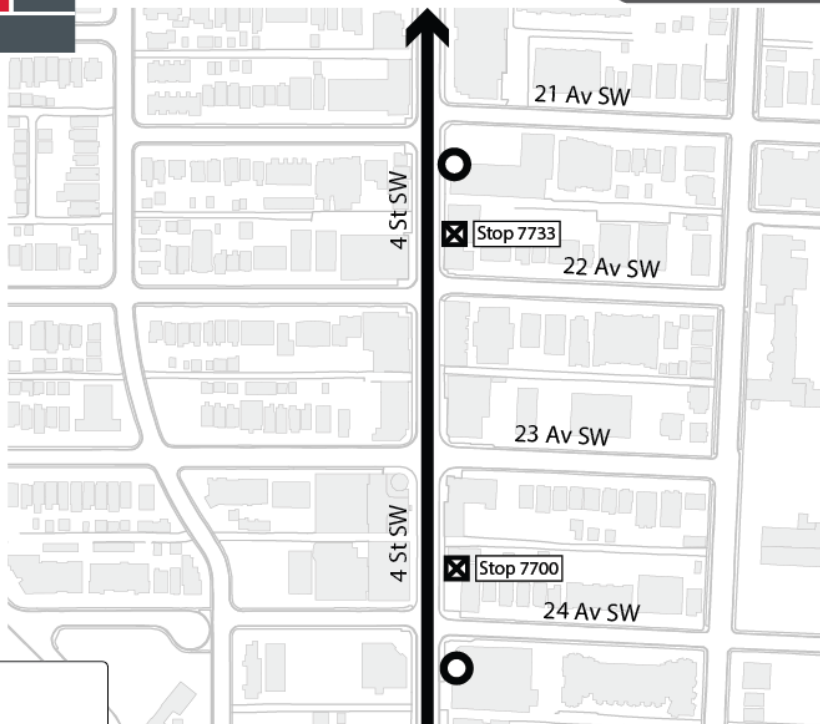

ROUTE 3, 17, 449 NORTHBOUND

Legend

- Route
- Closed Stop
- Temporary Stop