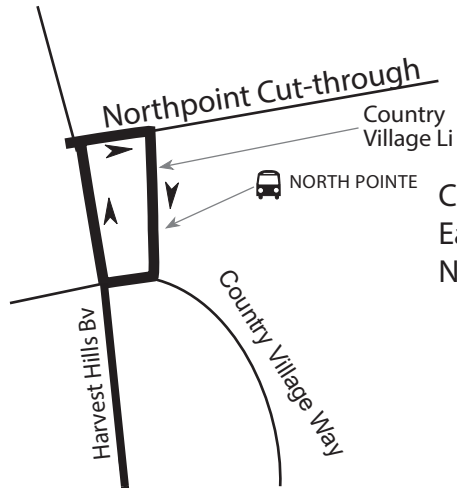

Nagar Kirtan

Route 514 - Northpointe to Dashmesh Culture Centre

Charter Service NO Fare Required

Commence AM service Eastbound at Northpinte Terminal

514 Panorama / Dashmesh Cultre Centre AM Schedule, Saturday May 14			
Country Village Link/Way sb	Saddletowne Station sb	64 AV NE / Martindale DR WB	Country Village Link/Way sb
7:35	7:55	8:02	8:27
8:05	8:25	8:32	8:57
8:35	8:55	9:02	9:27
9:05	9:25	9:32	9:57
9:35	9:55	10:02	
10:05	10:25	10:32	

514 Panorama / Dashmesh Cultre Centre PM Schedule, Saturday May 14		
Saddletowne Station sb	Country Village Link/Way sb	Saddletowne Station sb
15:00	15:27	15:52
15:30	15:57	16:22
16:00	16:27	16:52
16:30	16:57	17:22
17:00	17:27	17:52
17:30	17:57	
18:00	18:27	

AM Drop off eastbound 64 Ave nearside of 54 St NE and then another drop off at McKnight Westwinds LRT

PM Routing
PM Pick up at Castleridge Blvd Southbound. PM buses DO NOT provide service to McKnight Westwinds Station