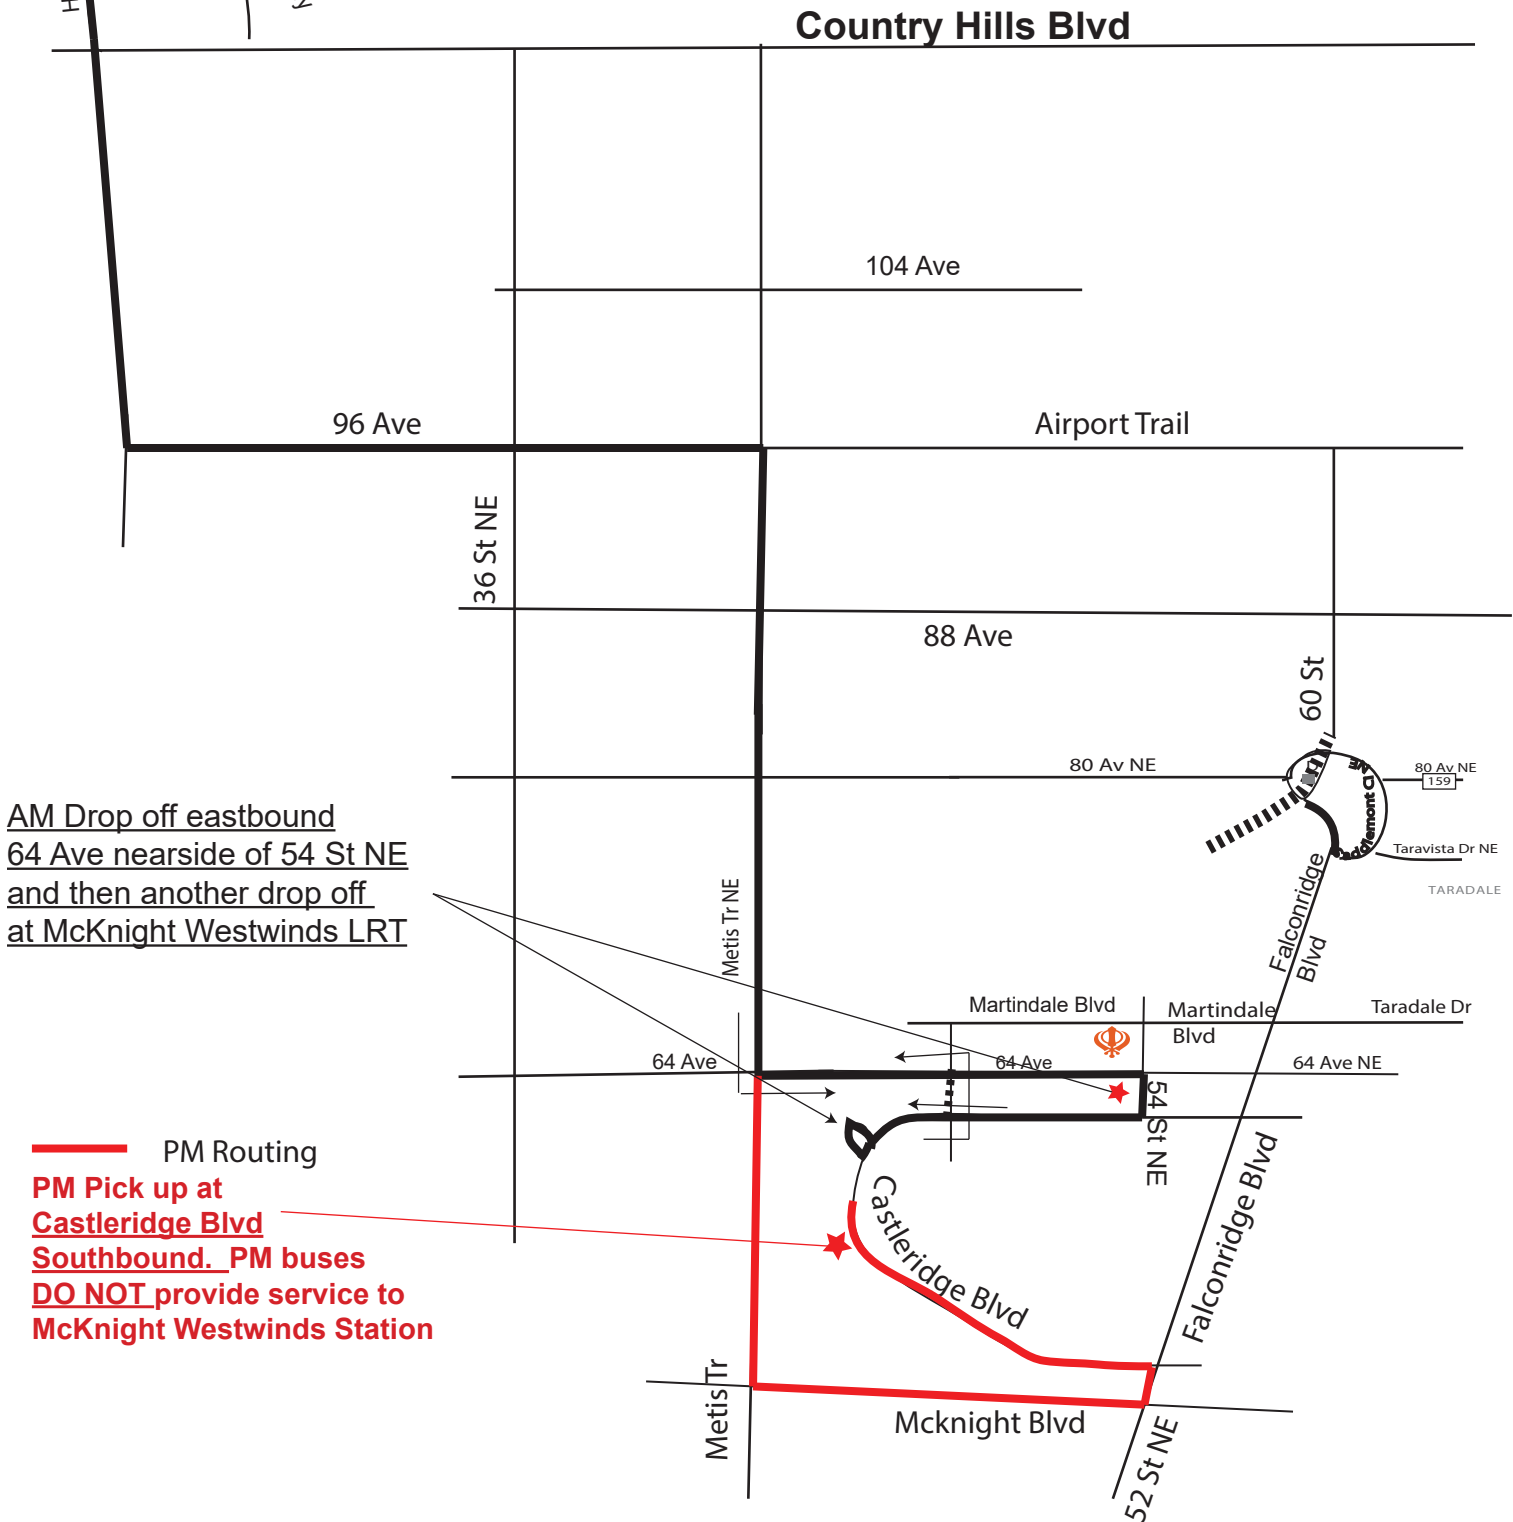

Nagar Kirtan

Route 514 - Northpointe to Dashmesh Culture Centre

Charter Service NO Fare Required

Commence AM service Eastbound at Northpinte Terminal

514 Panorama / Dashmesh Cultre Centre AM Schedule, Saturday May 14			
Country Village Link/Way sb	Saddletowne Station sb	64 AV NE / Martindale DR WB	Country Village Link/Way sb
7:35	7:55	8:02	8:27
8:05	8:25	8:32	8:57
8:35	8:55	9:02	9:27
9:05	9:25	9:32	9:57
9:35	9:55	10:02	
10:05	10:25	10:32	

514 Panorama / Dashmesh Cultre Centre PM Schedule, Saturday May 14		
Saddletowne Station sb	Country Village Link/Way sb	Saddletowne Station sb
15:00	15:27	15:52
15:30	15:57	16:22
16:00	16:27	16:52
16:30	16:57	17:22
17:00	17:27	17:52
17:30	17:57	
18:00	18:27	

AM Drop off eastbound 64 Ave nearside of 54 St NE and then another drop off at McKnight Westwinds LRT

PM Routing
PM Pick up at Castleridge Blvd Southbound. PM buses DO NOT provide service to McKnight Westwinds Station