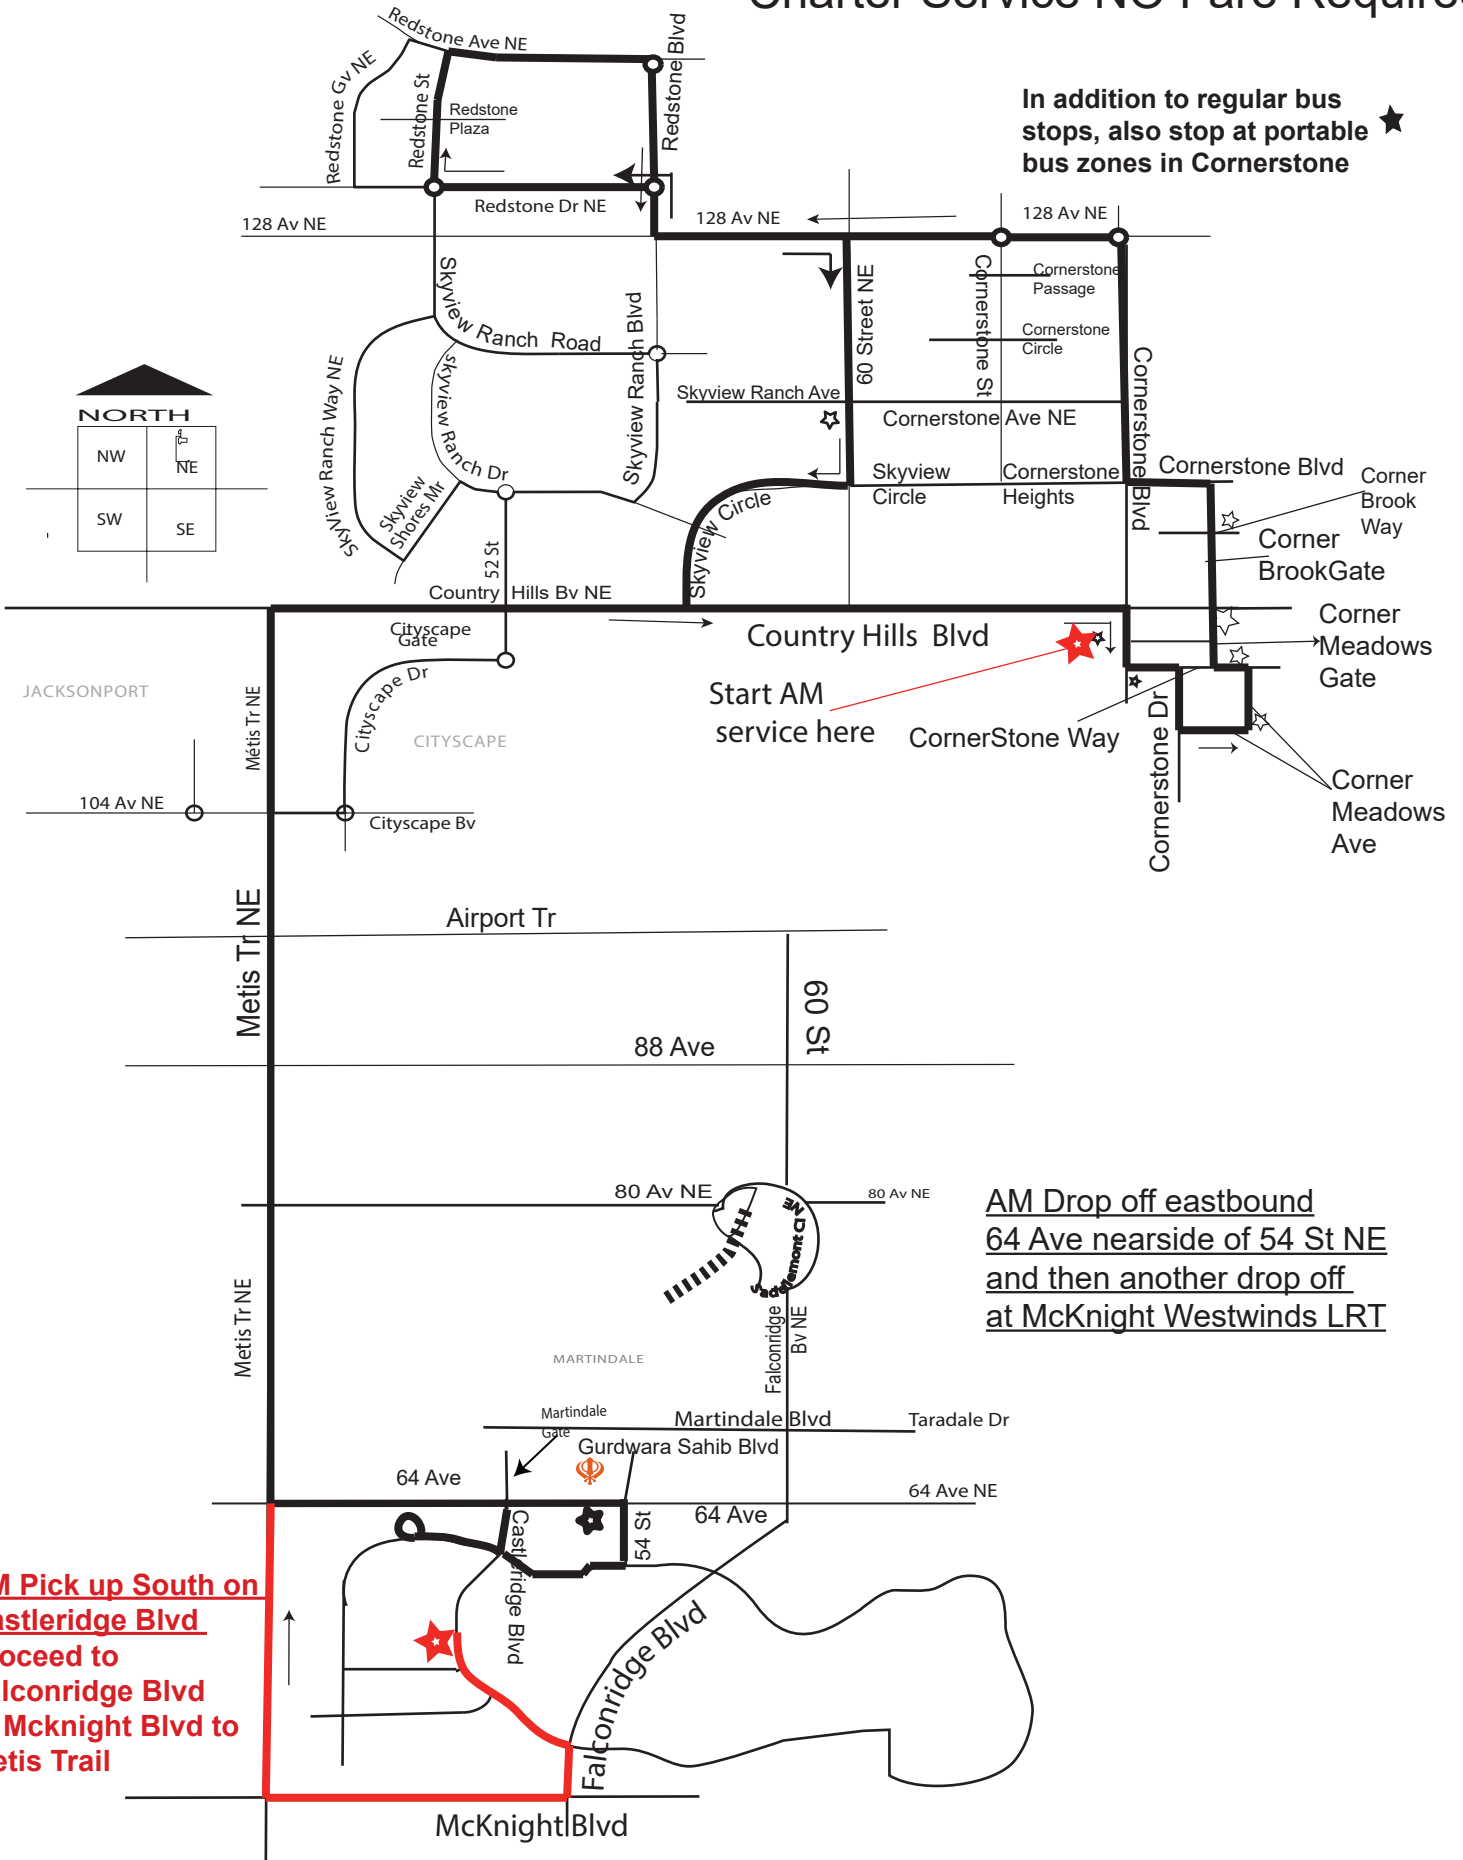

Route 528 Cornerstone/DCC

Charter Service NO Fare Required

In addition to regular bus stops, also stop at portable  bus zones in Cornerstone

Start AM service here

AM Drop off eastbound
64 Ave nearside of 54 St NE
and then another drop off
at McKnight Westwinds LRT

**PM Pick up South on
Castleridge Blvd
Proceed to
Falconridge Blvd
to Mcknight Blvd to
Metis Trail**

Charter Service NO Fare Required