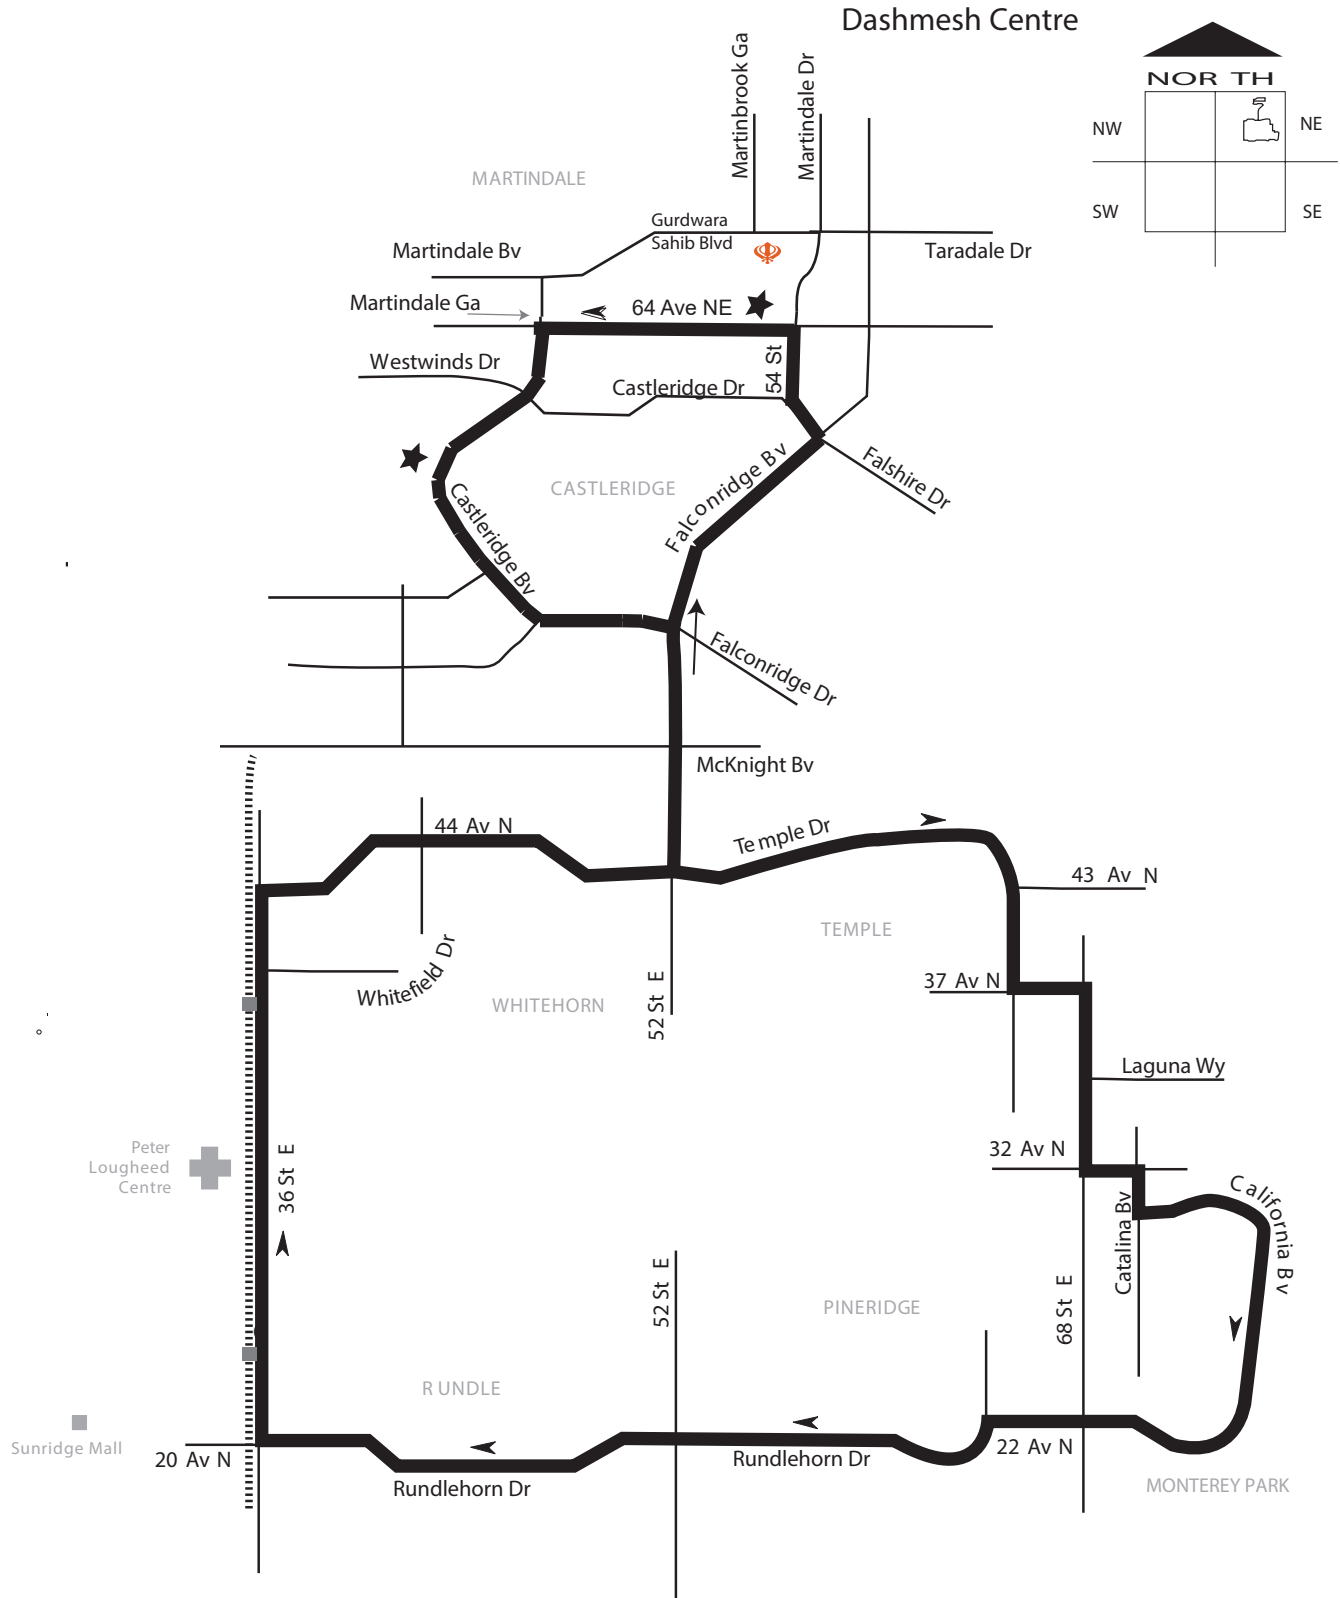

# Route 555 DCC - Temple Nagar Kirtan Day

Charter Service NO Fare Required

PM pick ups will commence from southbound Castleridge Blvd