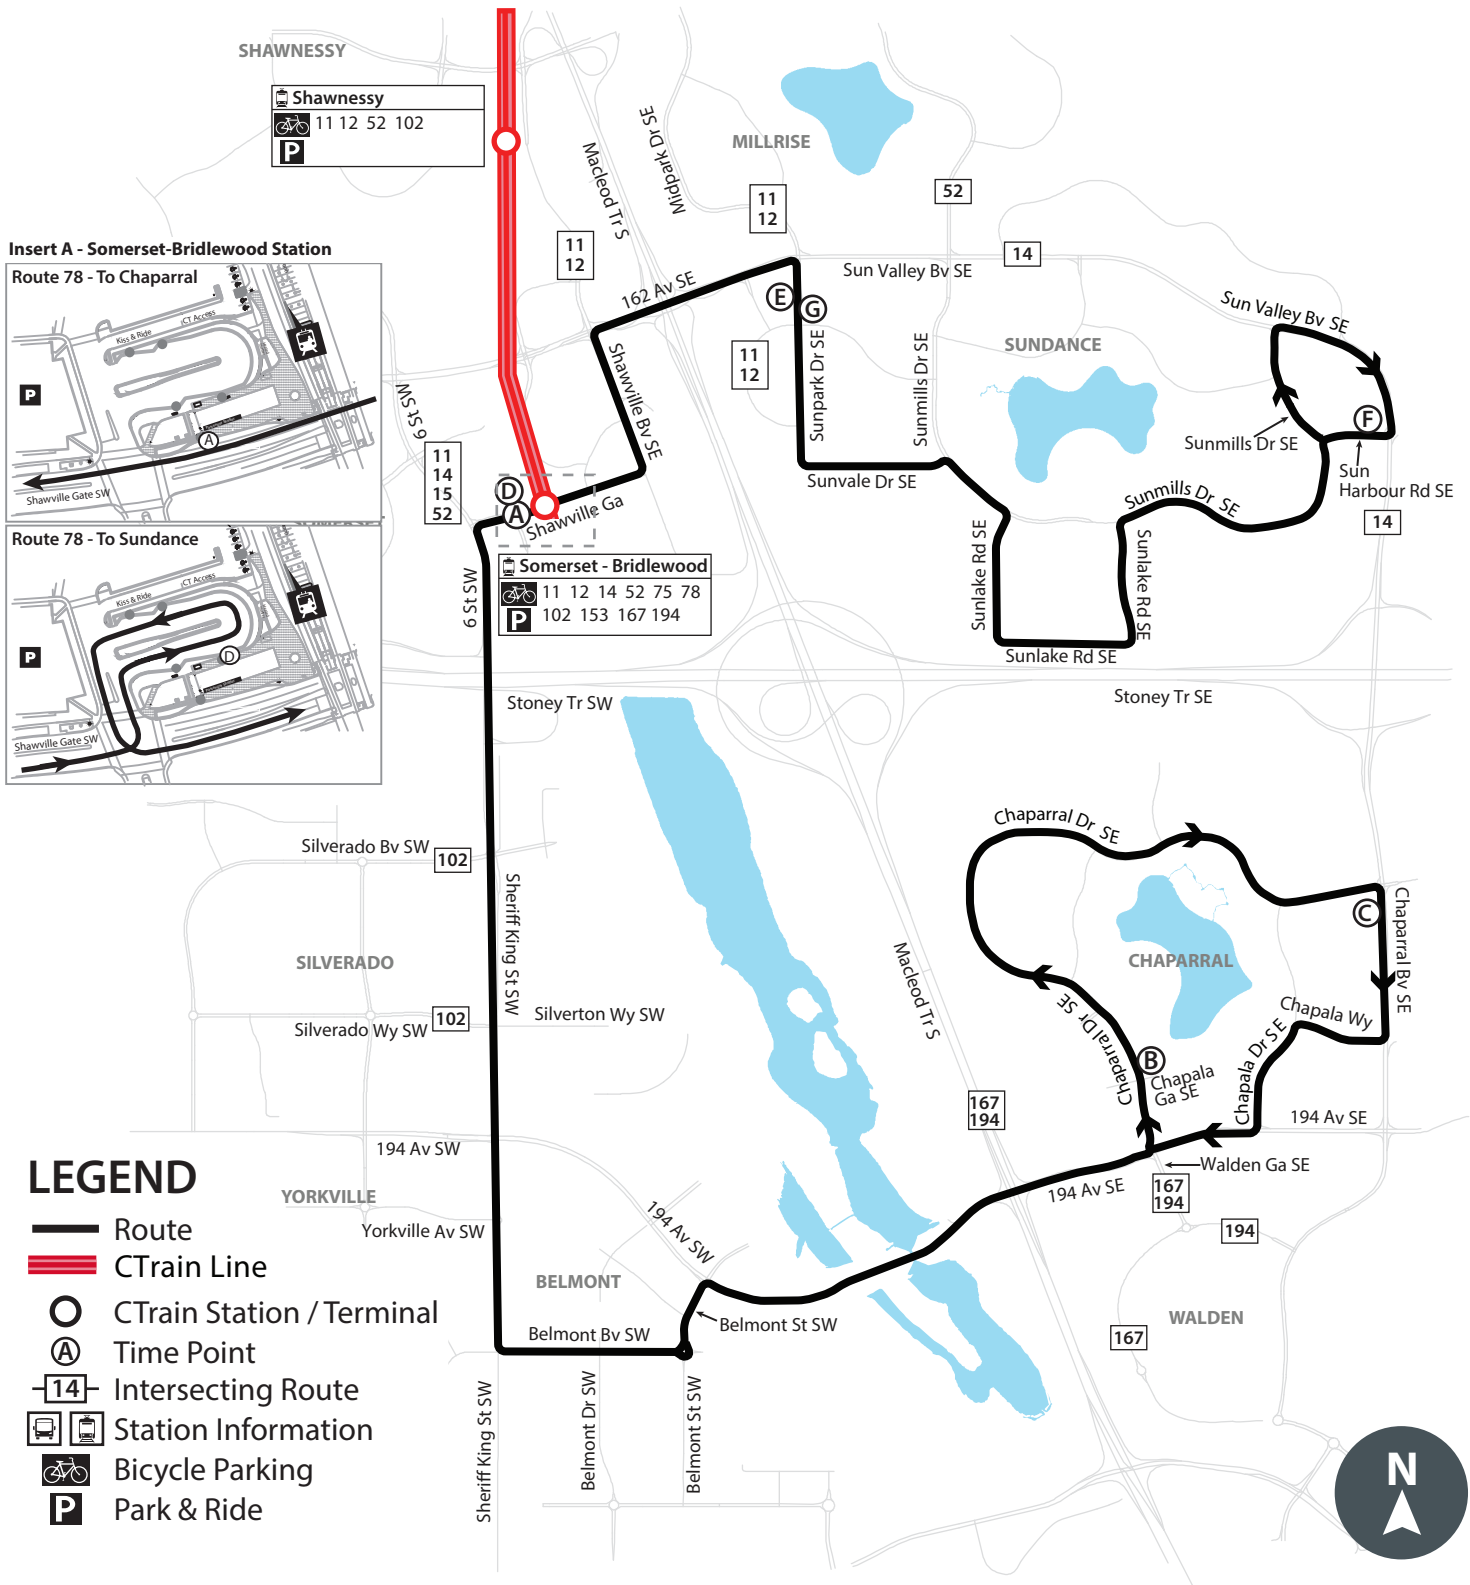

78 - Sundance / Chaparral

LEGEND

- Route
- CTrain Line
- CTrain Station / Terminal
- Time Point
- Intersecting Route
- Station Information
- Bicycle Parking
- Park & Ride